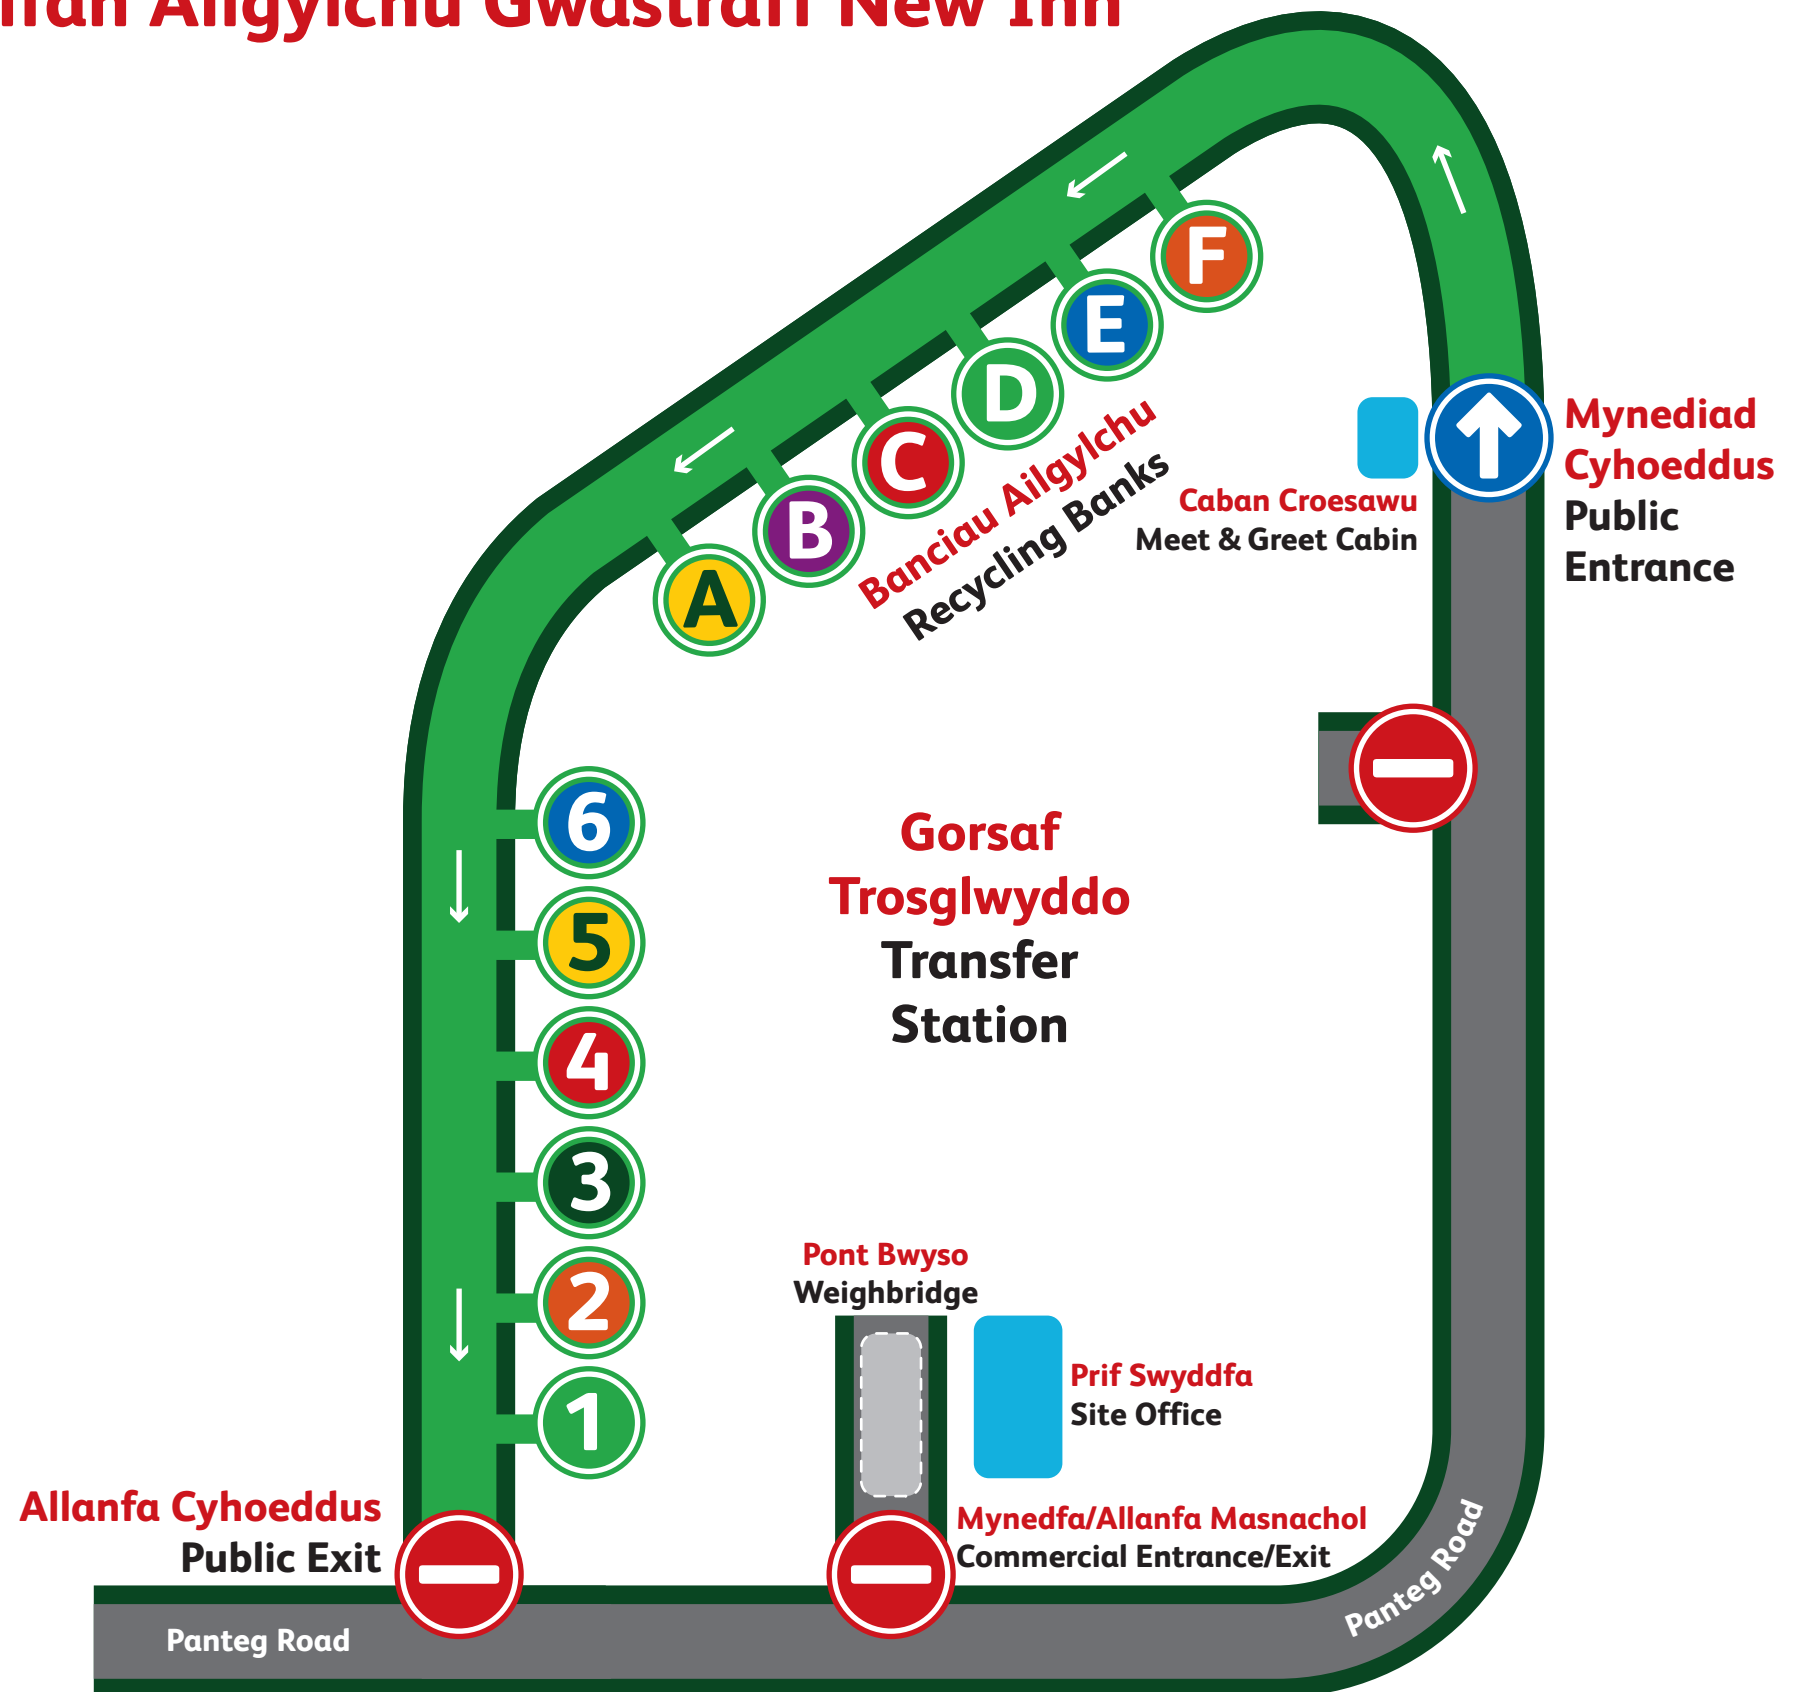

New Inn Household Waste Recycling Centre

Canolfan Ailgylchu Gwastraff New Inn

Zones Parthau

- A** - textiles/*tecstiliau*
- tapes and discs/*tapiau a disgiau*
- spectacles/*spectolau*
- B** - paper/*papur*
- glass bottles/*poteli gwydr*
- plastic bottles/*poteli plastig*
- C** - metals non ferrous/*metelau anfferrus*
- rubble/*rwbel*
- fridges and freezers/*oergelloedd a rhewgelloedd*
- D** - hazardous chemicals/*cemegolion peryglus*
- batteries/*batriau*
- car batteries/*batriau car*
- TVs/*setiau teledu*
- re-use/*aildefnyddio*
- E** - UPVC/*fframiau UPVC*
- sheet glass/*gwydr gwastad*
- engine oil/*olew car*
- cooking oil/*olew llysiau*
- fluorescent tubes/*tiwbiau goleuo*
- F** - gas bottles/*poteli nwy*
- tyres/*teiars*
- 1** - bulky waste/*gwastraff swmpus*
- non-recyclable waste/*gwastraff na ellir ei ailgylchu*
- Bag Sorting Area/*Ardal didoli bagiau*
- 2** - garden waste/*gwastraff o'r ardd*
- wood/*pren*
- 3** - rigid plastic/*plastig anhyblyg*
- cardboard/*cardfwrdd*
- 4** - large electrical appliances/*nwyddau trydan mawr*
- metals/*metelau*
- 5** - plasterboard/*plastrfwrdd*
- small electrical appliances/*nwyddau trydan bychain*
- 6** - mattresses/*matresi*
- carpet/*carpedi*

Bays Baeau

Please note that the location of individual bays within each zone may be subject to change. Please follow the onsite signage.

Nodwch y gall lleoliad y cilfachau unigol o fewn pob parth newid. Dilynwch yr arwyddion ar y safle.