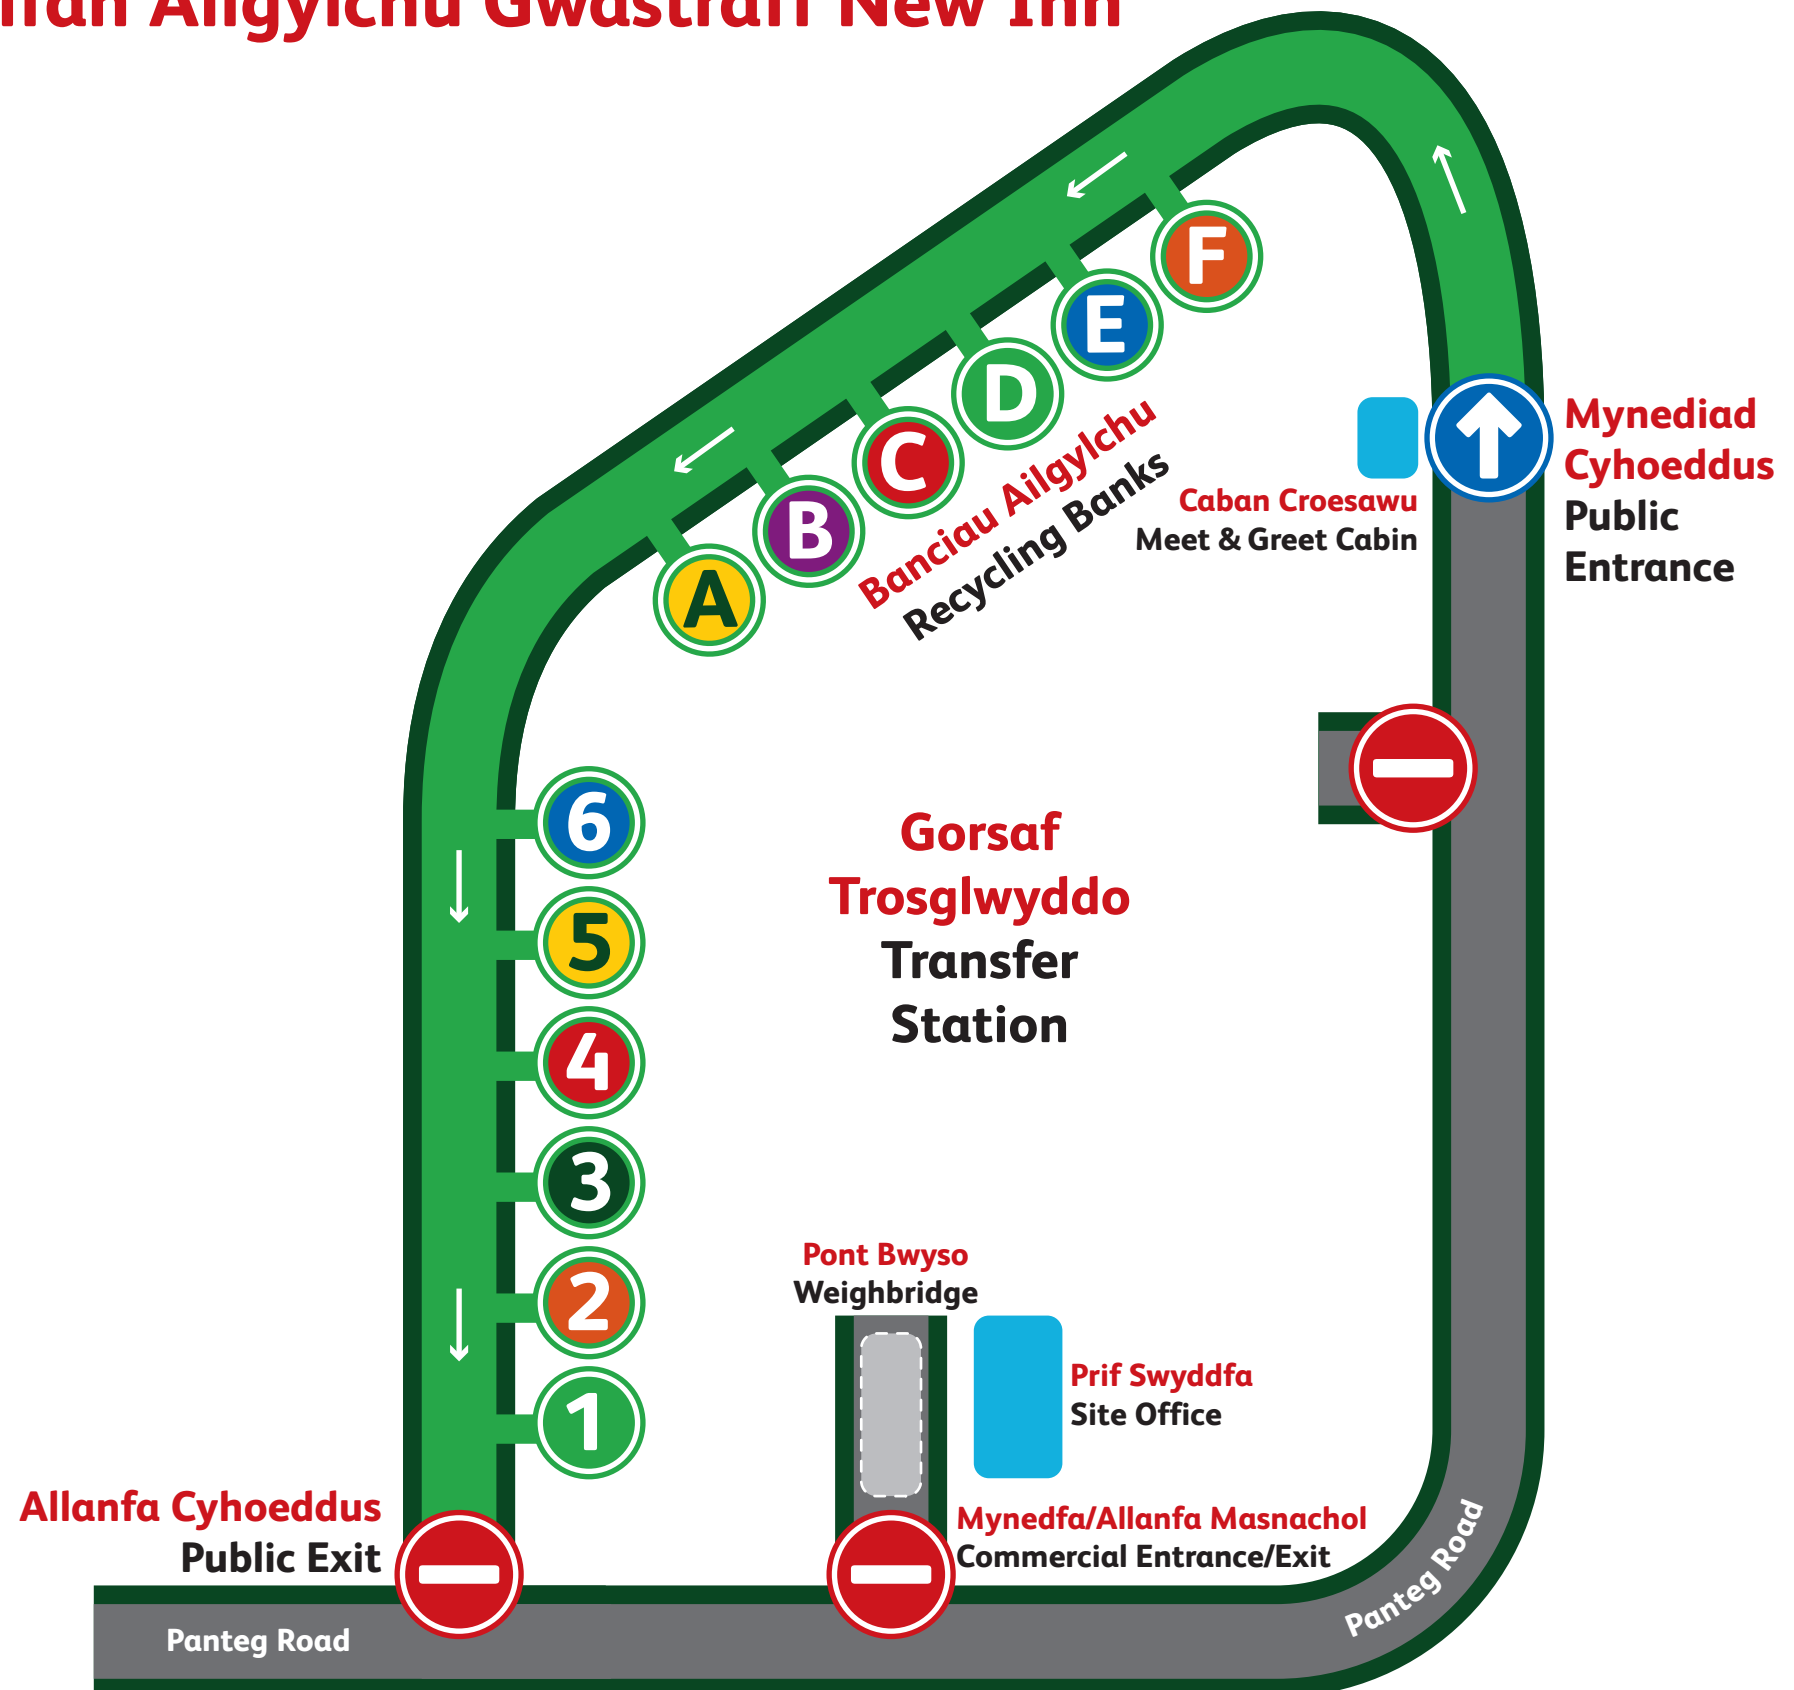

# New Inn Household Waste Recycling Centre

## Canolfan Ailgylchu Gwastraff New Inn

Please note that the location of individual bays within each zone may be subject to change. Please follow the onsite signage.

**Nodwch y gall lleoliad y cilfachau unigol o fewn pob parth newid. Dilynwch yr arwyddion ar y safle.**