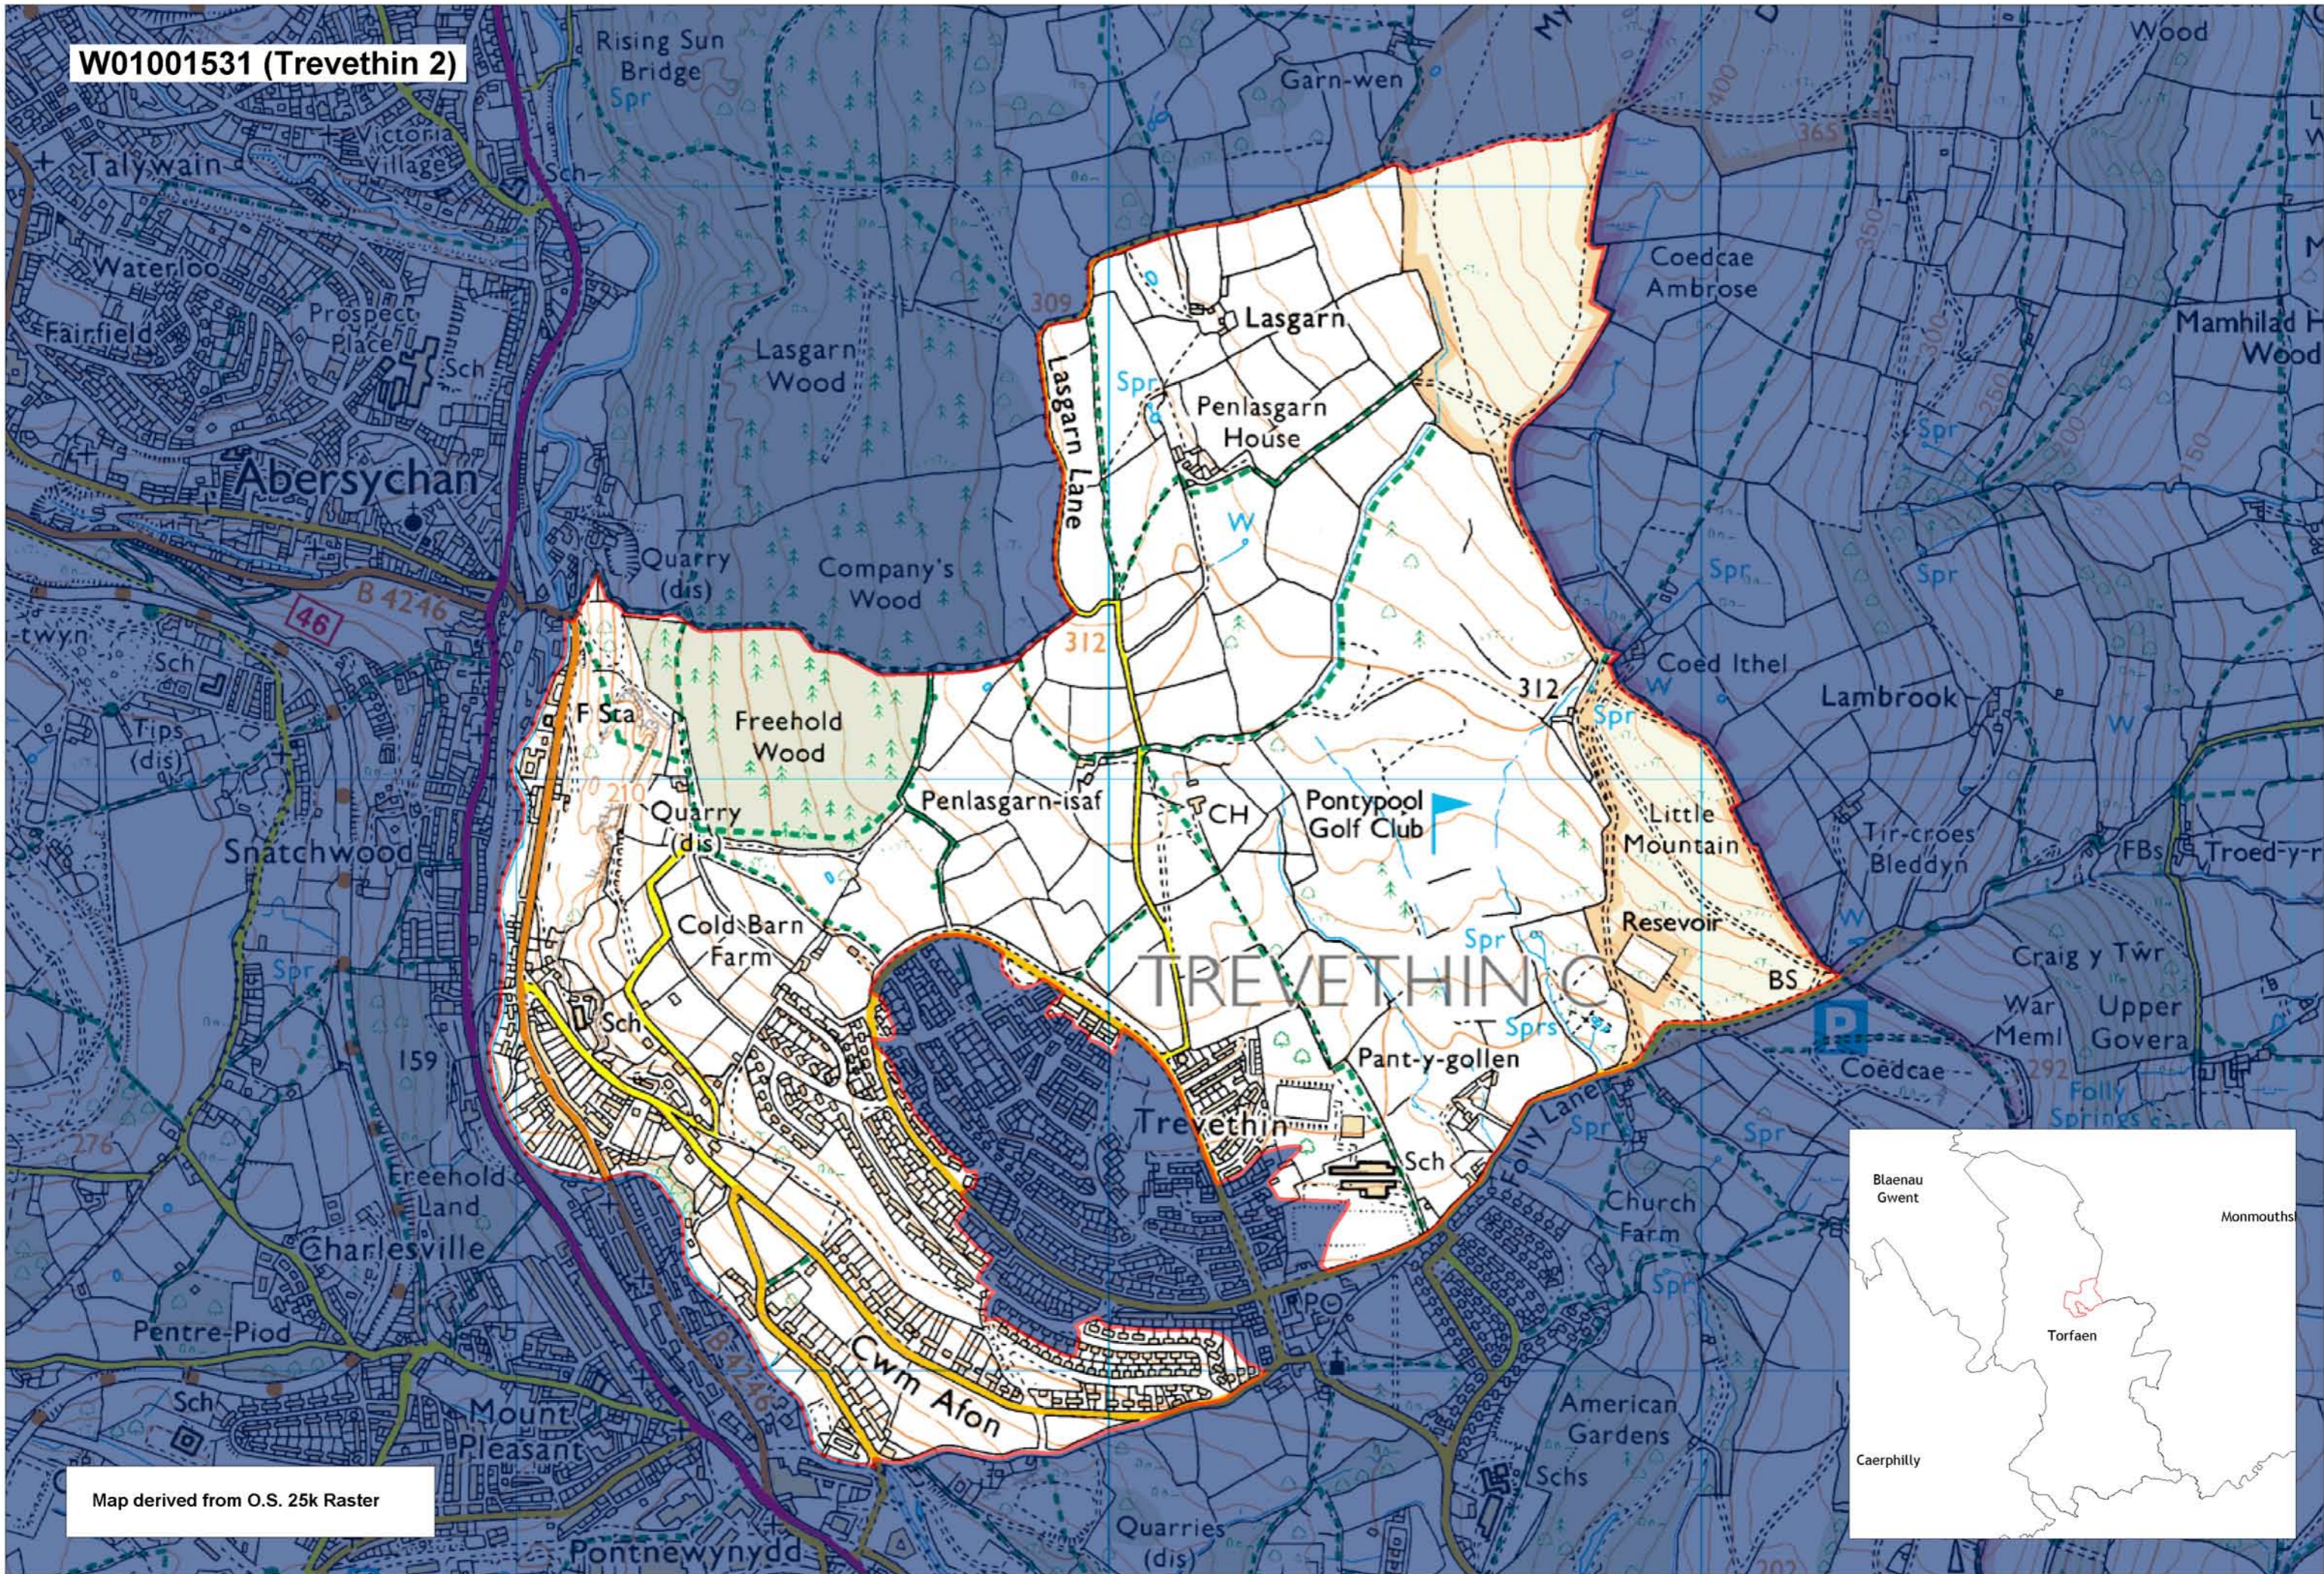

W01001531 (Trevethin 2)

Map derived from O.S. 25k Raster