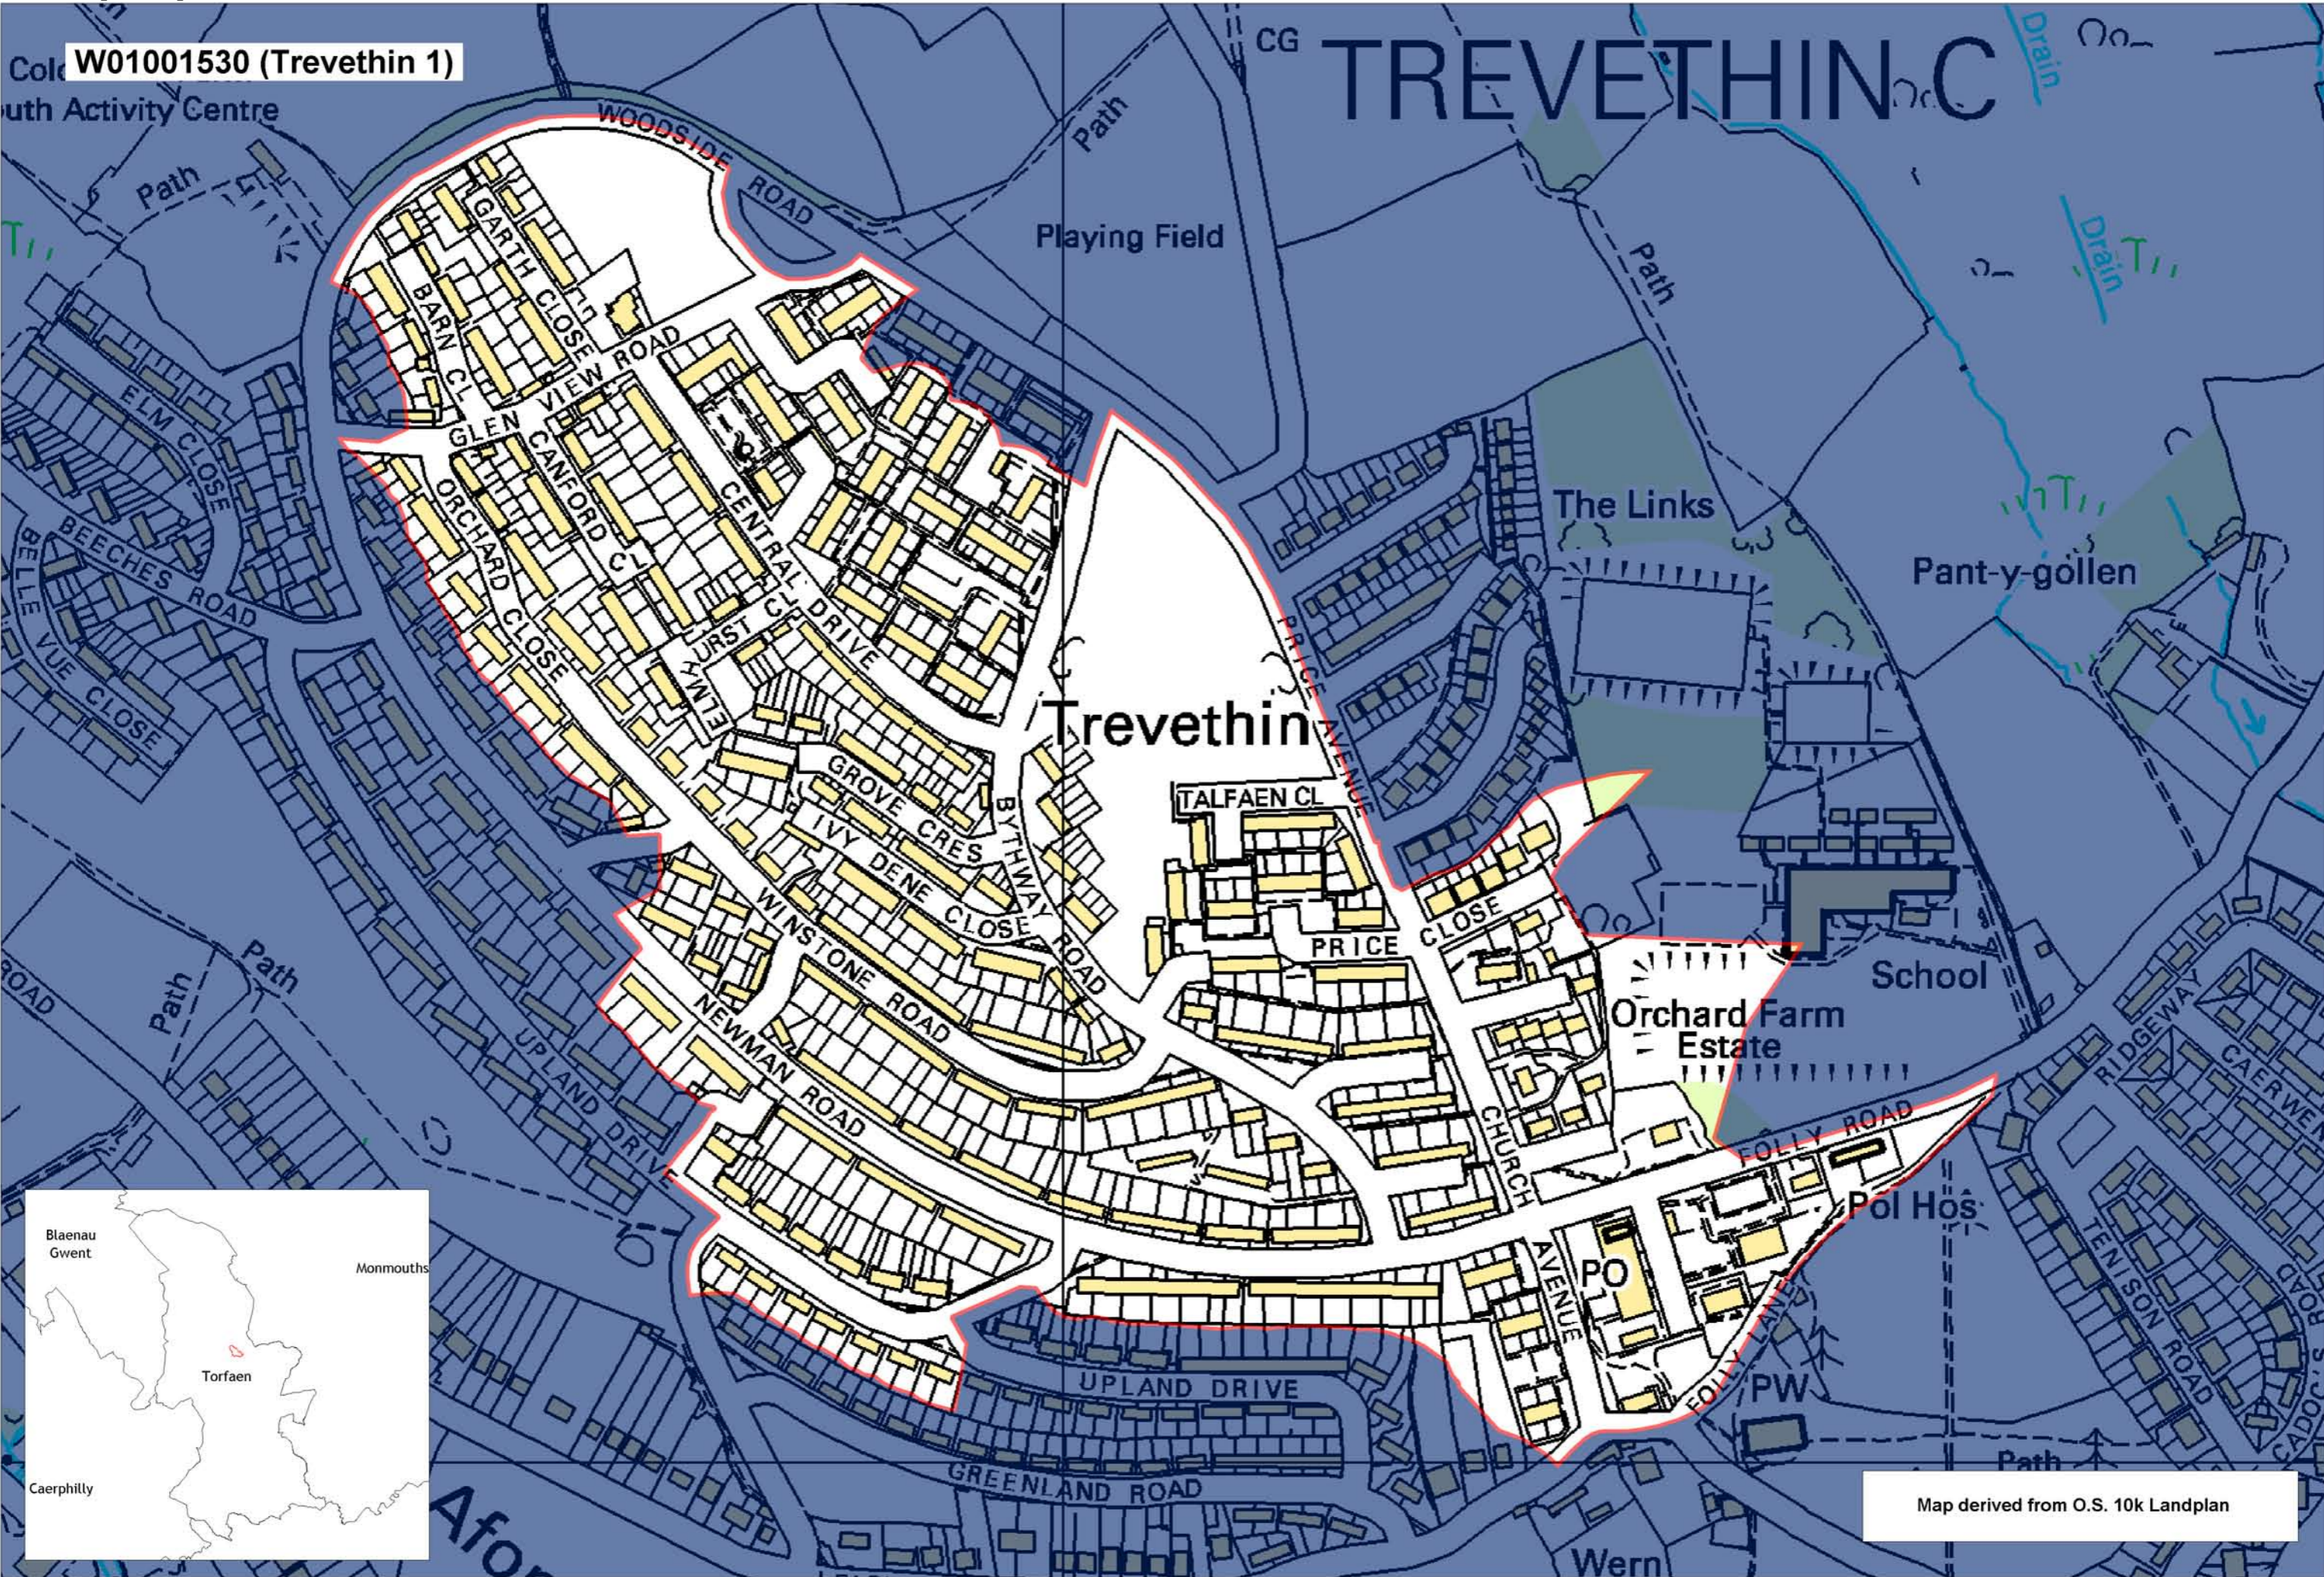

W01001530 (Trevethin 1)

South Activity Centre

TREVETHIN C

Map derived from O.S. 10k Landplan

Produced by Cartographics, Statistical Directorate, Welsh Assembly Government. Cynhyrchwyd gan Cartograffeg, Y Gytarwyddiaeth Ystadegol, Llywodraeth Cynulliad Cymru.