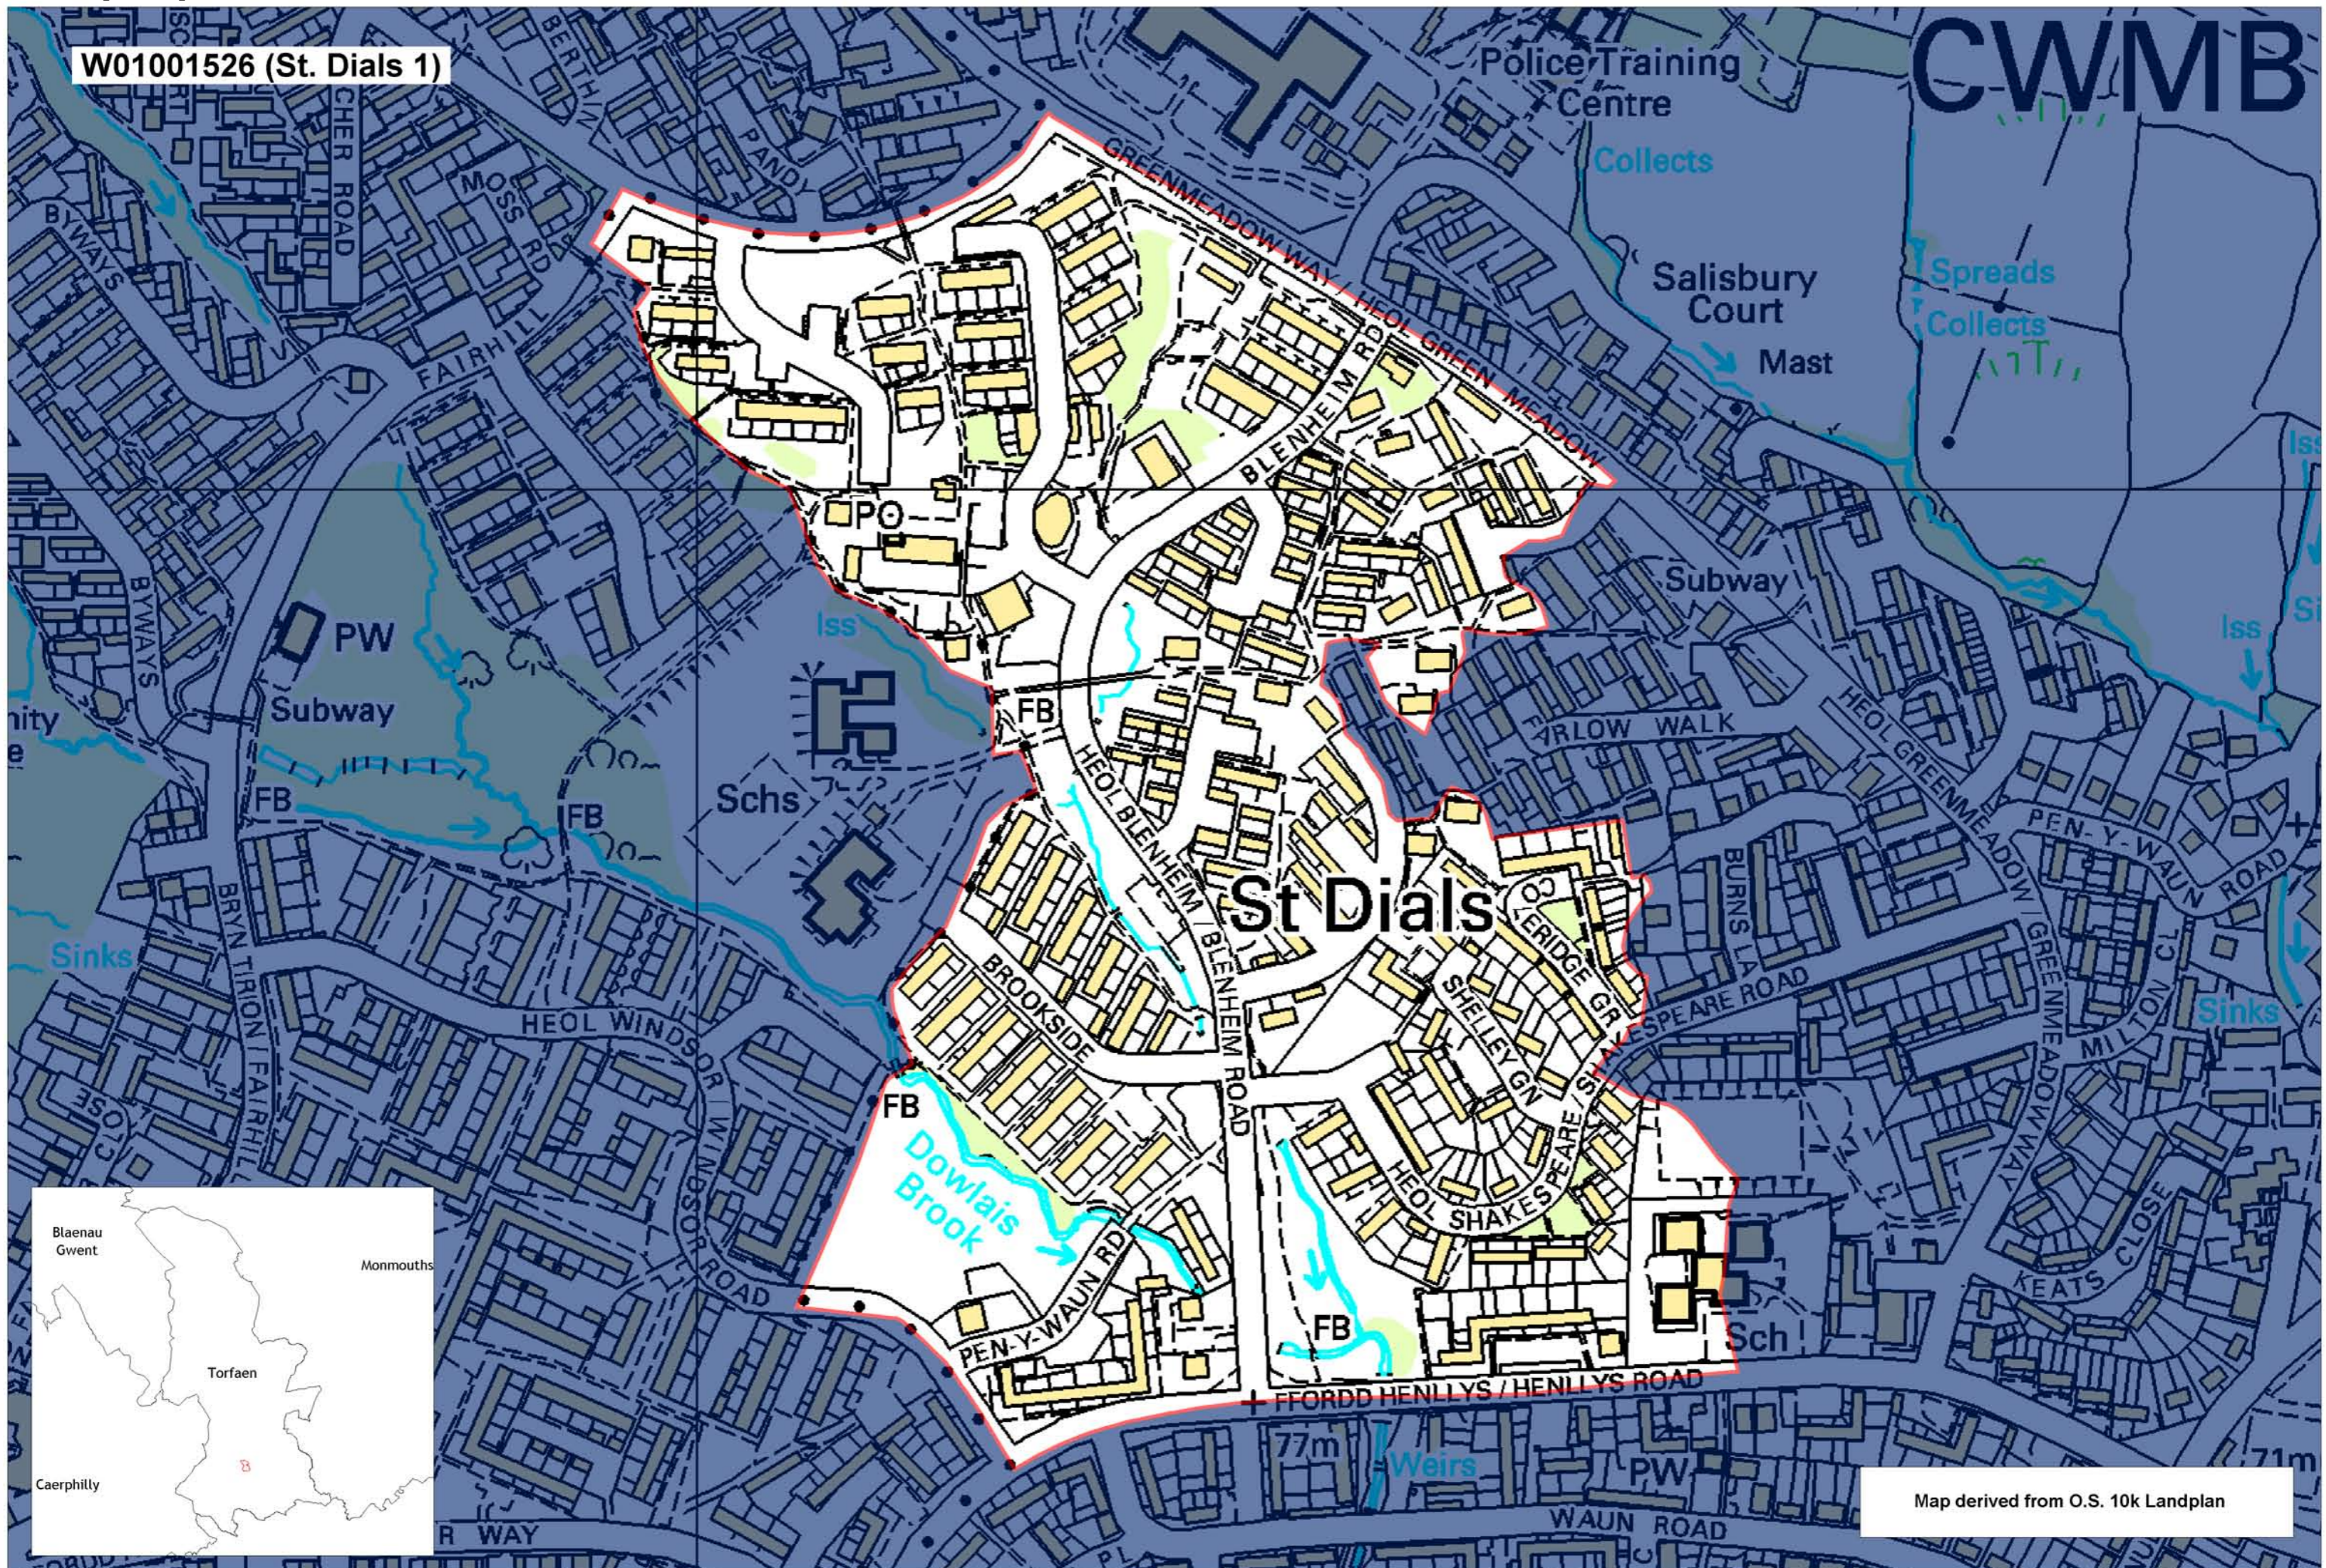

W01001526 (St. Dials 1)

CWMB

Map derived from O.S. 10k Landplan

W01001527 (St. Dials 2)

Map derived from O.S. Landline

This map is based upon the Ordnance Survey material with the permission of Ordnance Survey on behalf of The Controller of Her Majesty's Stationery Office. © Crown copyright 2008. Unauthorised reproduction infringes Crown copyright and may lead to prosecution or civil proceedings. Welsh Assembly Government. Licence Number: 100017916. Mae'r map hwn yn seiliedig ar ddeunydd yr Arolwg Ordnans gyda chaniatâd Arolwg Ordnans ar ran Rheolwr Lyfrau Ei Mawrhydi. © Hawffraint y Goron 2008. Mae atgynhyrchu heb ganiatâd yn torri hawffraint y Goron a gall hyn arwain at erlyniad neu achos sifil. Llywodraeth Cynulliad Cymru. Rhif trwydded 100017916.

Produced by Cartographics, Statistical Directorate, Welsh Assembly Government. Cynhyrchwyd gan Cartograffeg, Y Gyfarwyddiaeth Ystadegol, Llywodraeth Cynulliad Cymru.

W01001528 (St. Dials 3)

Map derived from O.S. 10k Landplan

This map is based upon the Ordnance Survey material with the permission of Ordnance Survey on behalf of The Controller of Her Majesty's Stationery Office. © Crown copyright 2008. Unauthorised reproduction infringes Crown copyright and may lead to prosecution or civil proceedings. Welsh Assembly Government. Licence Number: 100017916. Mae'r map hwn yn seiliedig ar ddeunydd yr Arolwg Ordnans gyda chaniatâd Arolwg Ordnans ar ran Rheolwr Llyfrau Ei Mawrddy. © Hawffraint y Goron 2008. Mae atgynhyrchu heb ganiatâd yn torri hawffraint y Goron a gall hyn arwain at erlyniad neu achos sifil. Llywodraeth Cynulliad Cymru. Rhif trwydded 100017916.