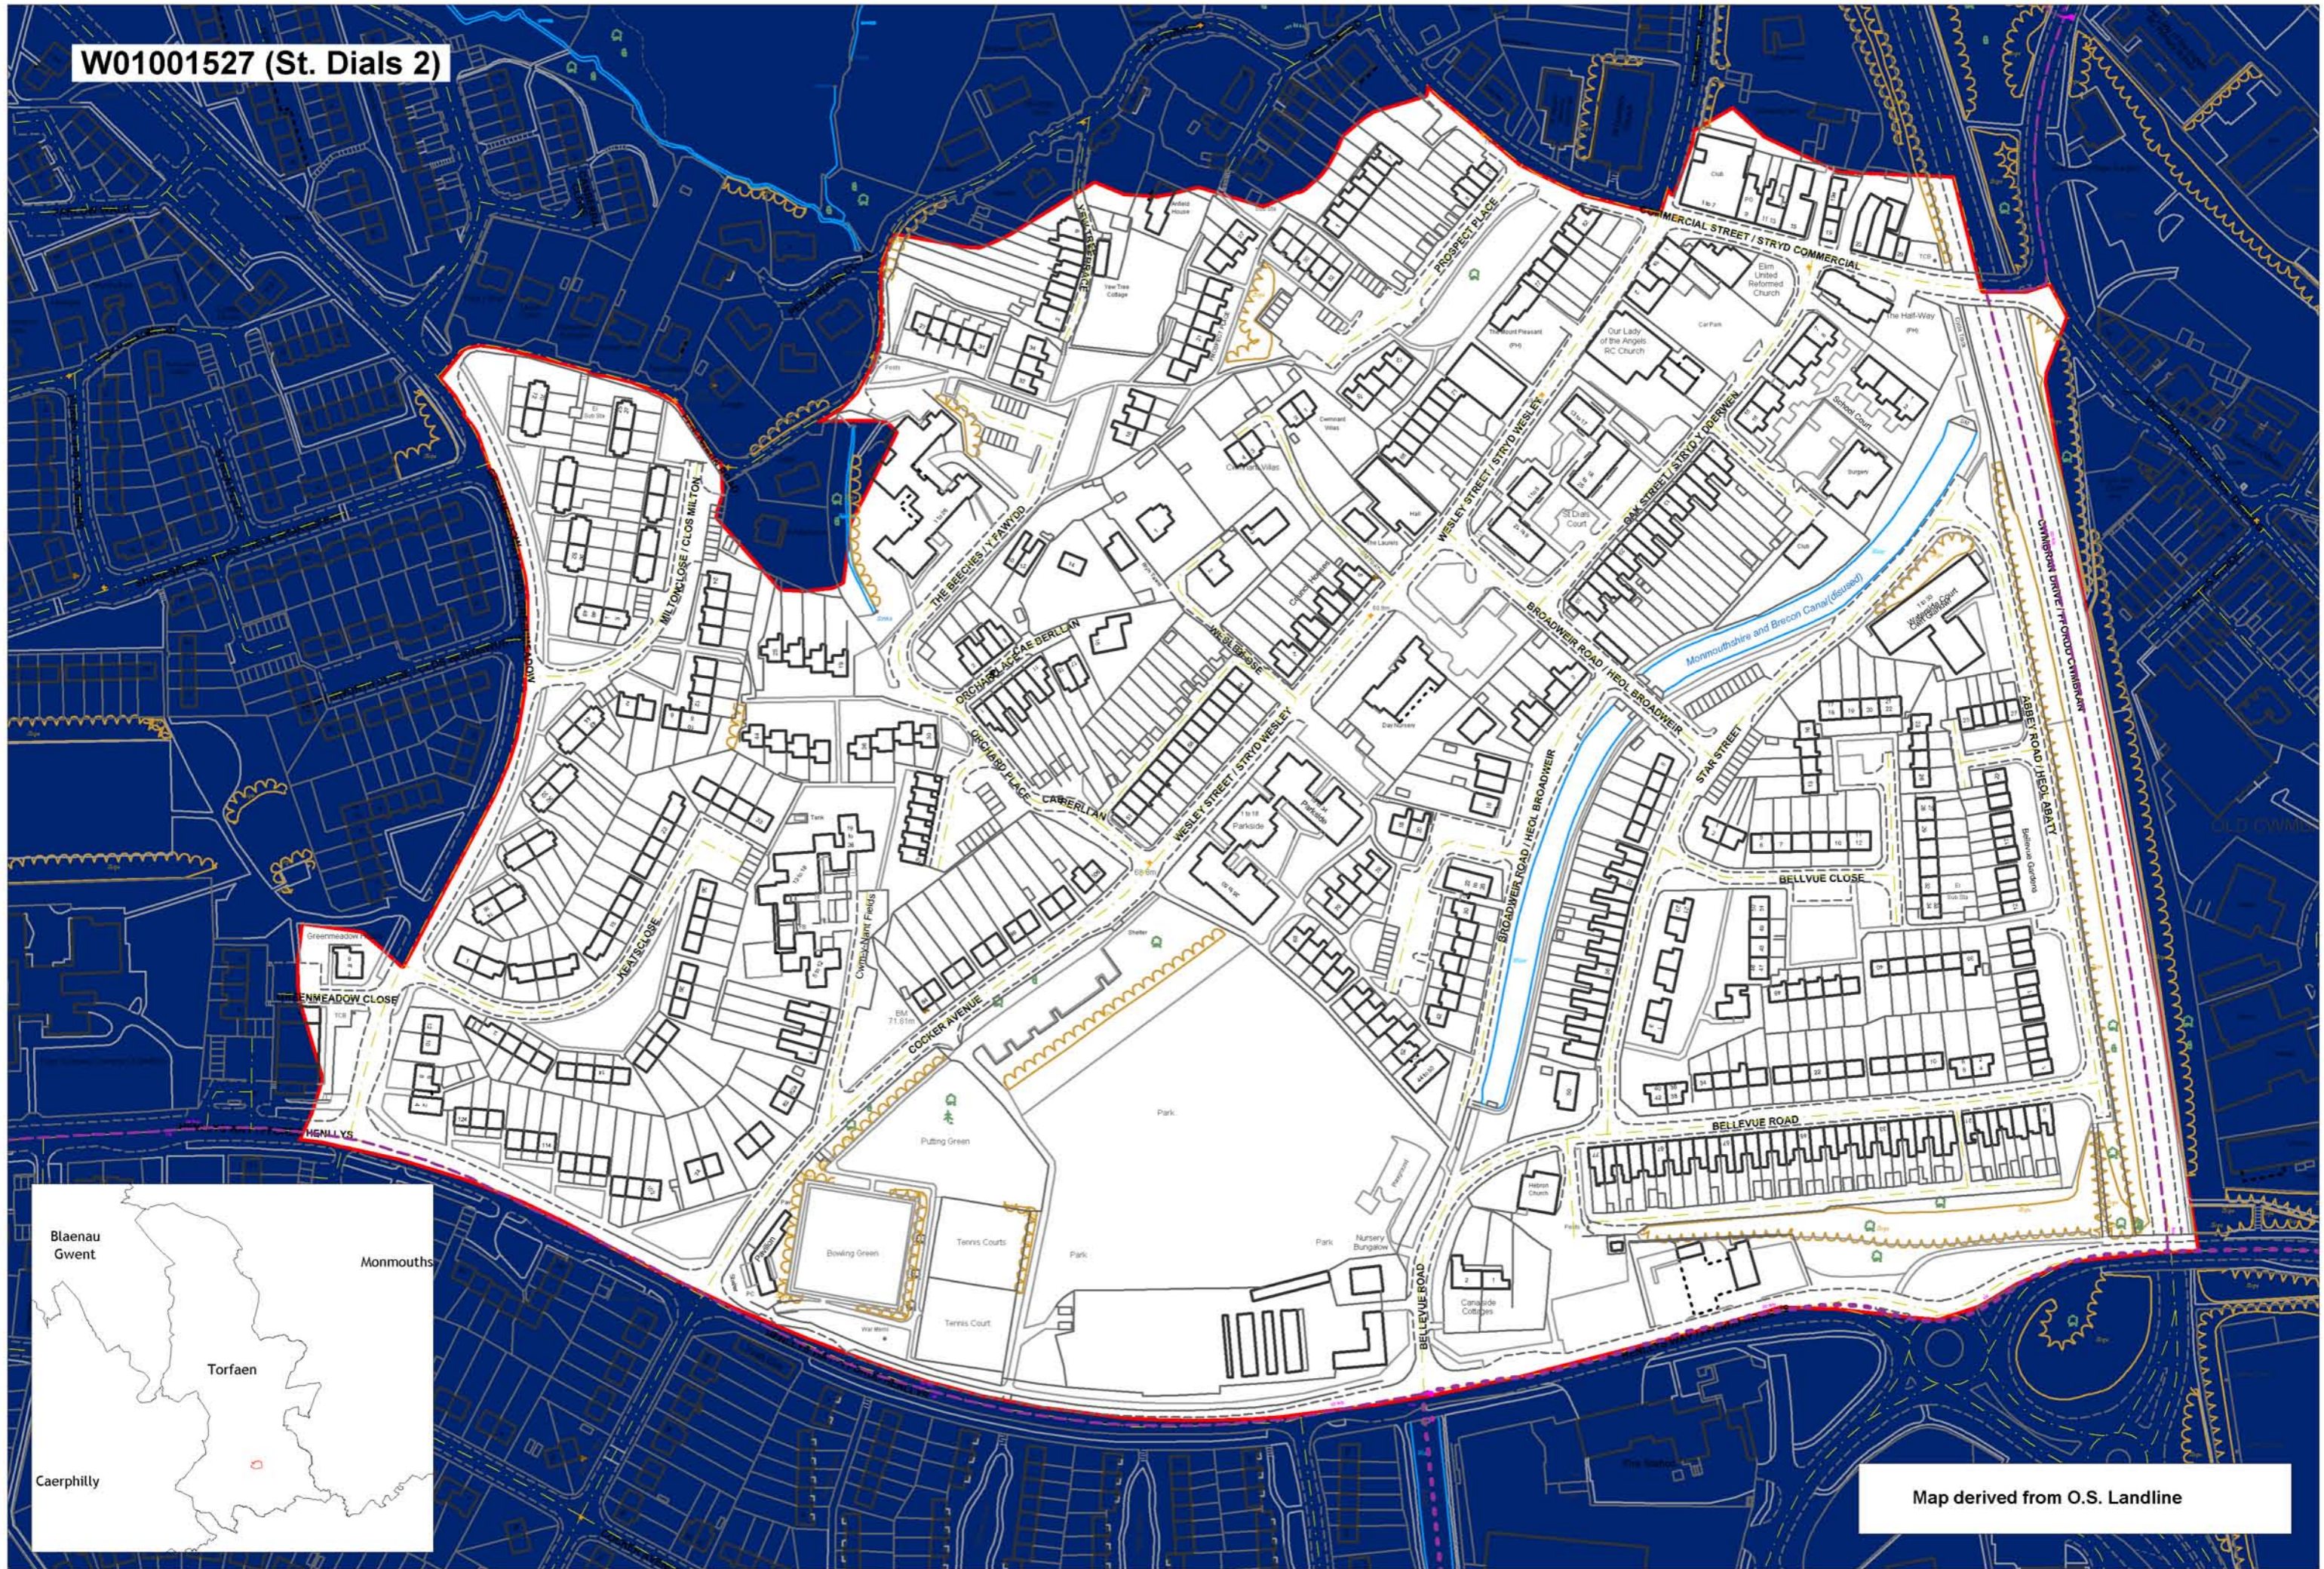

W01001527 (St. Dials 2)

Map derived from O.S. Landline

Produced by Cartographics, Statistical Directorate, Welsh Assembly Government. Cynhyrchwyd gan Cartograffeg, Y Gyfarwyddiaeth Ystadegol, Llywodraeth Cynulliad Cymru.