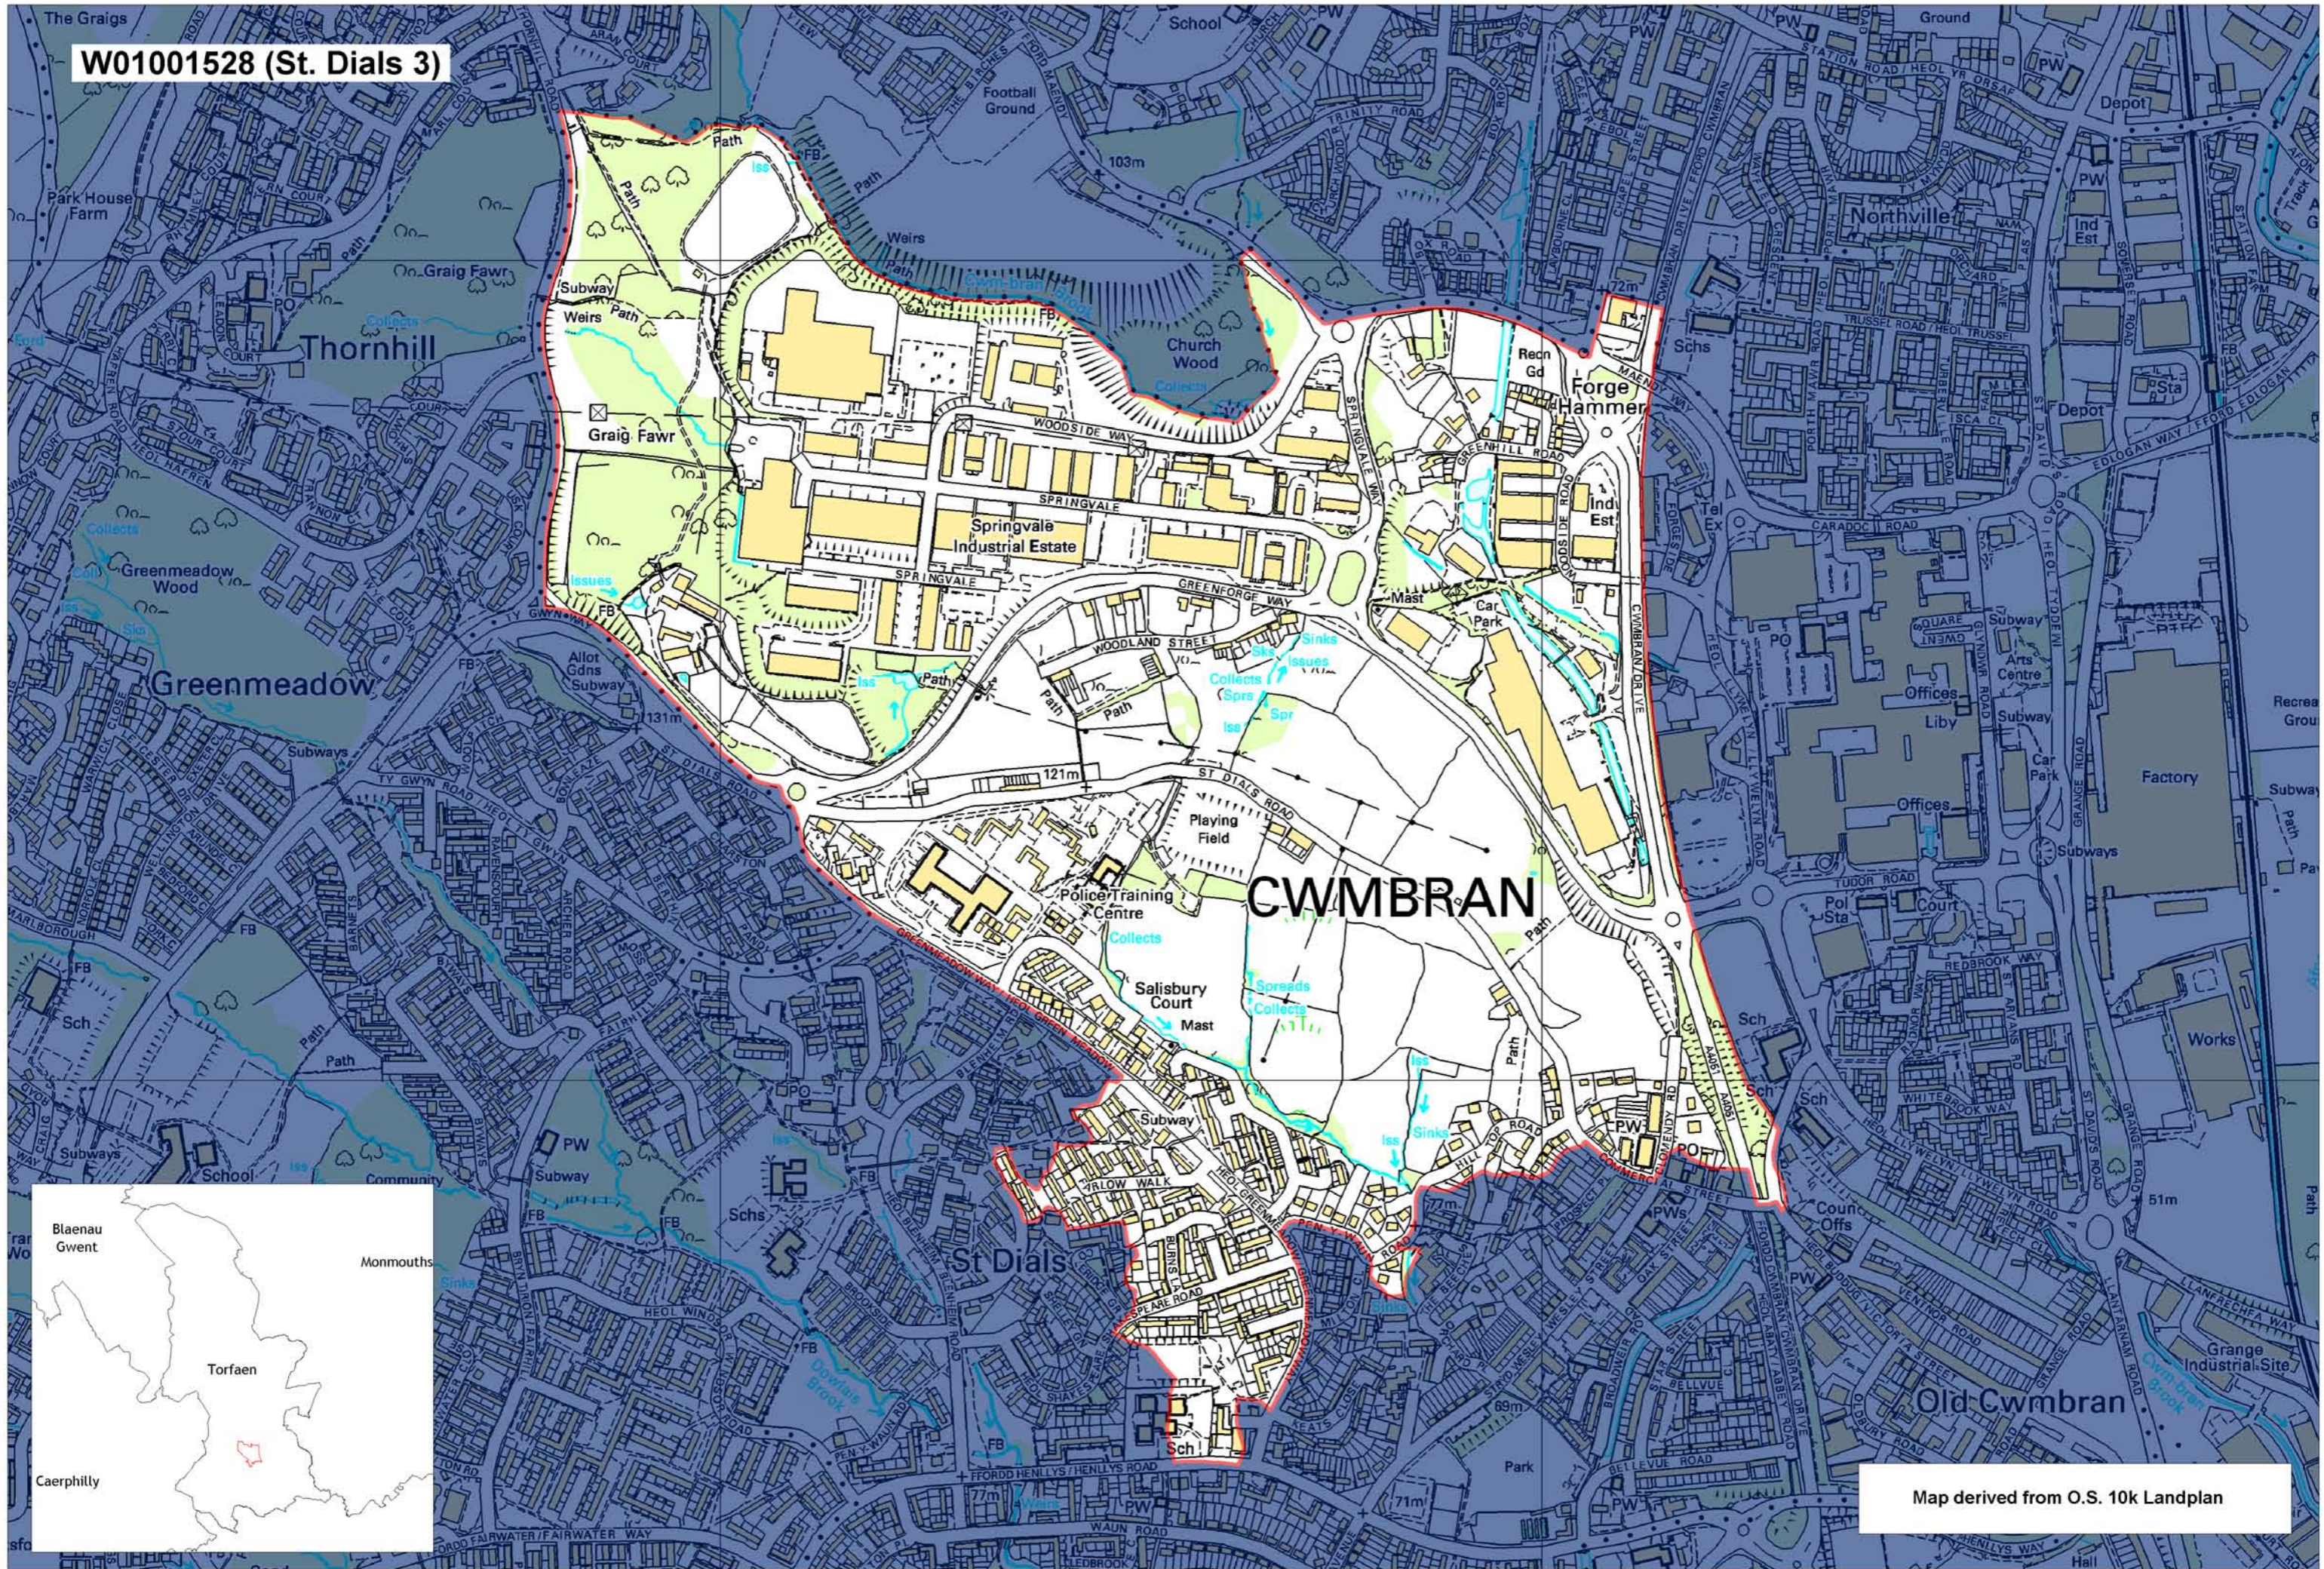

W01001528 (St. Dials 3)

Map derived from O.S. 10k Landplan

Produced by Cartographics, Statistical Directorate, Welsh Assembly Government. Cynhyrchwyd gan Cartograffeg, Y Gytarwyddiaeth Ystadegol, Llywodraeth Cynulliad Cymru.