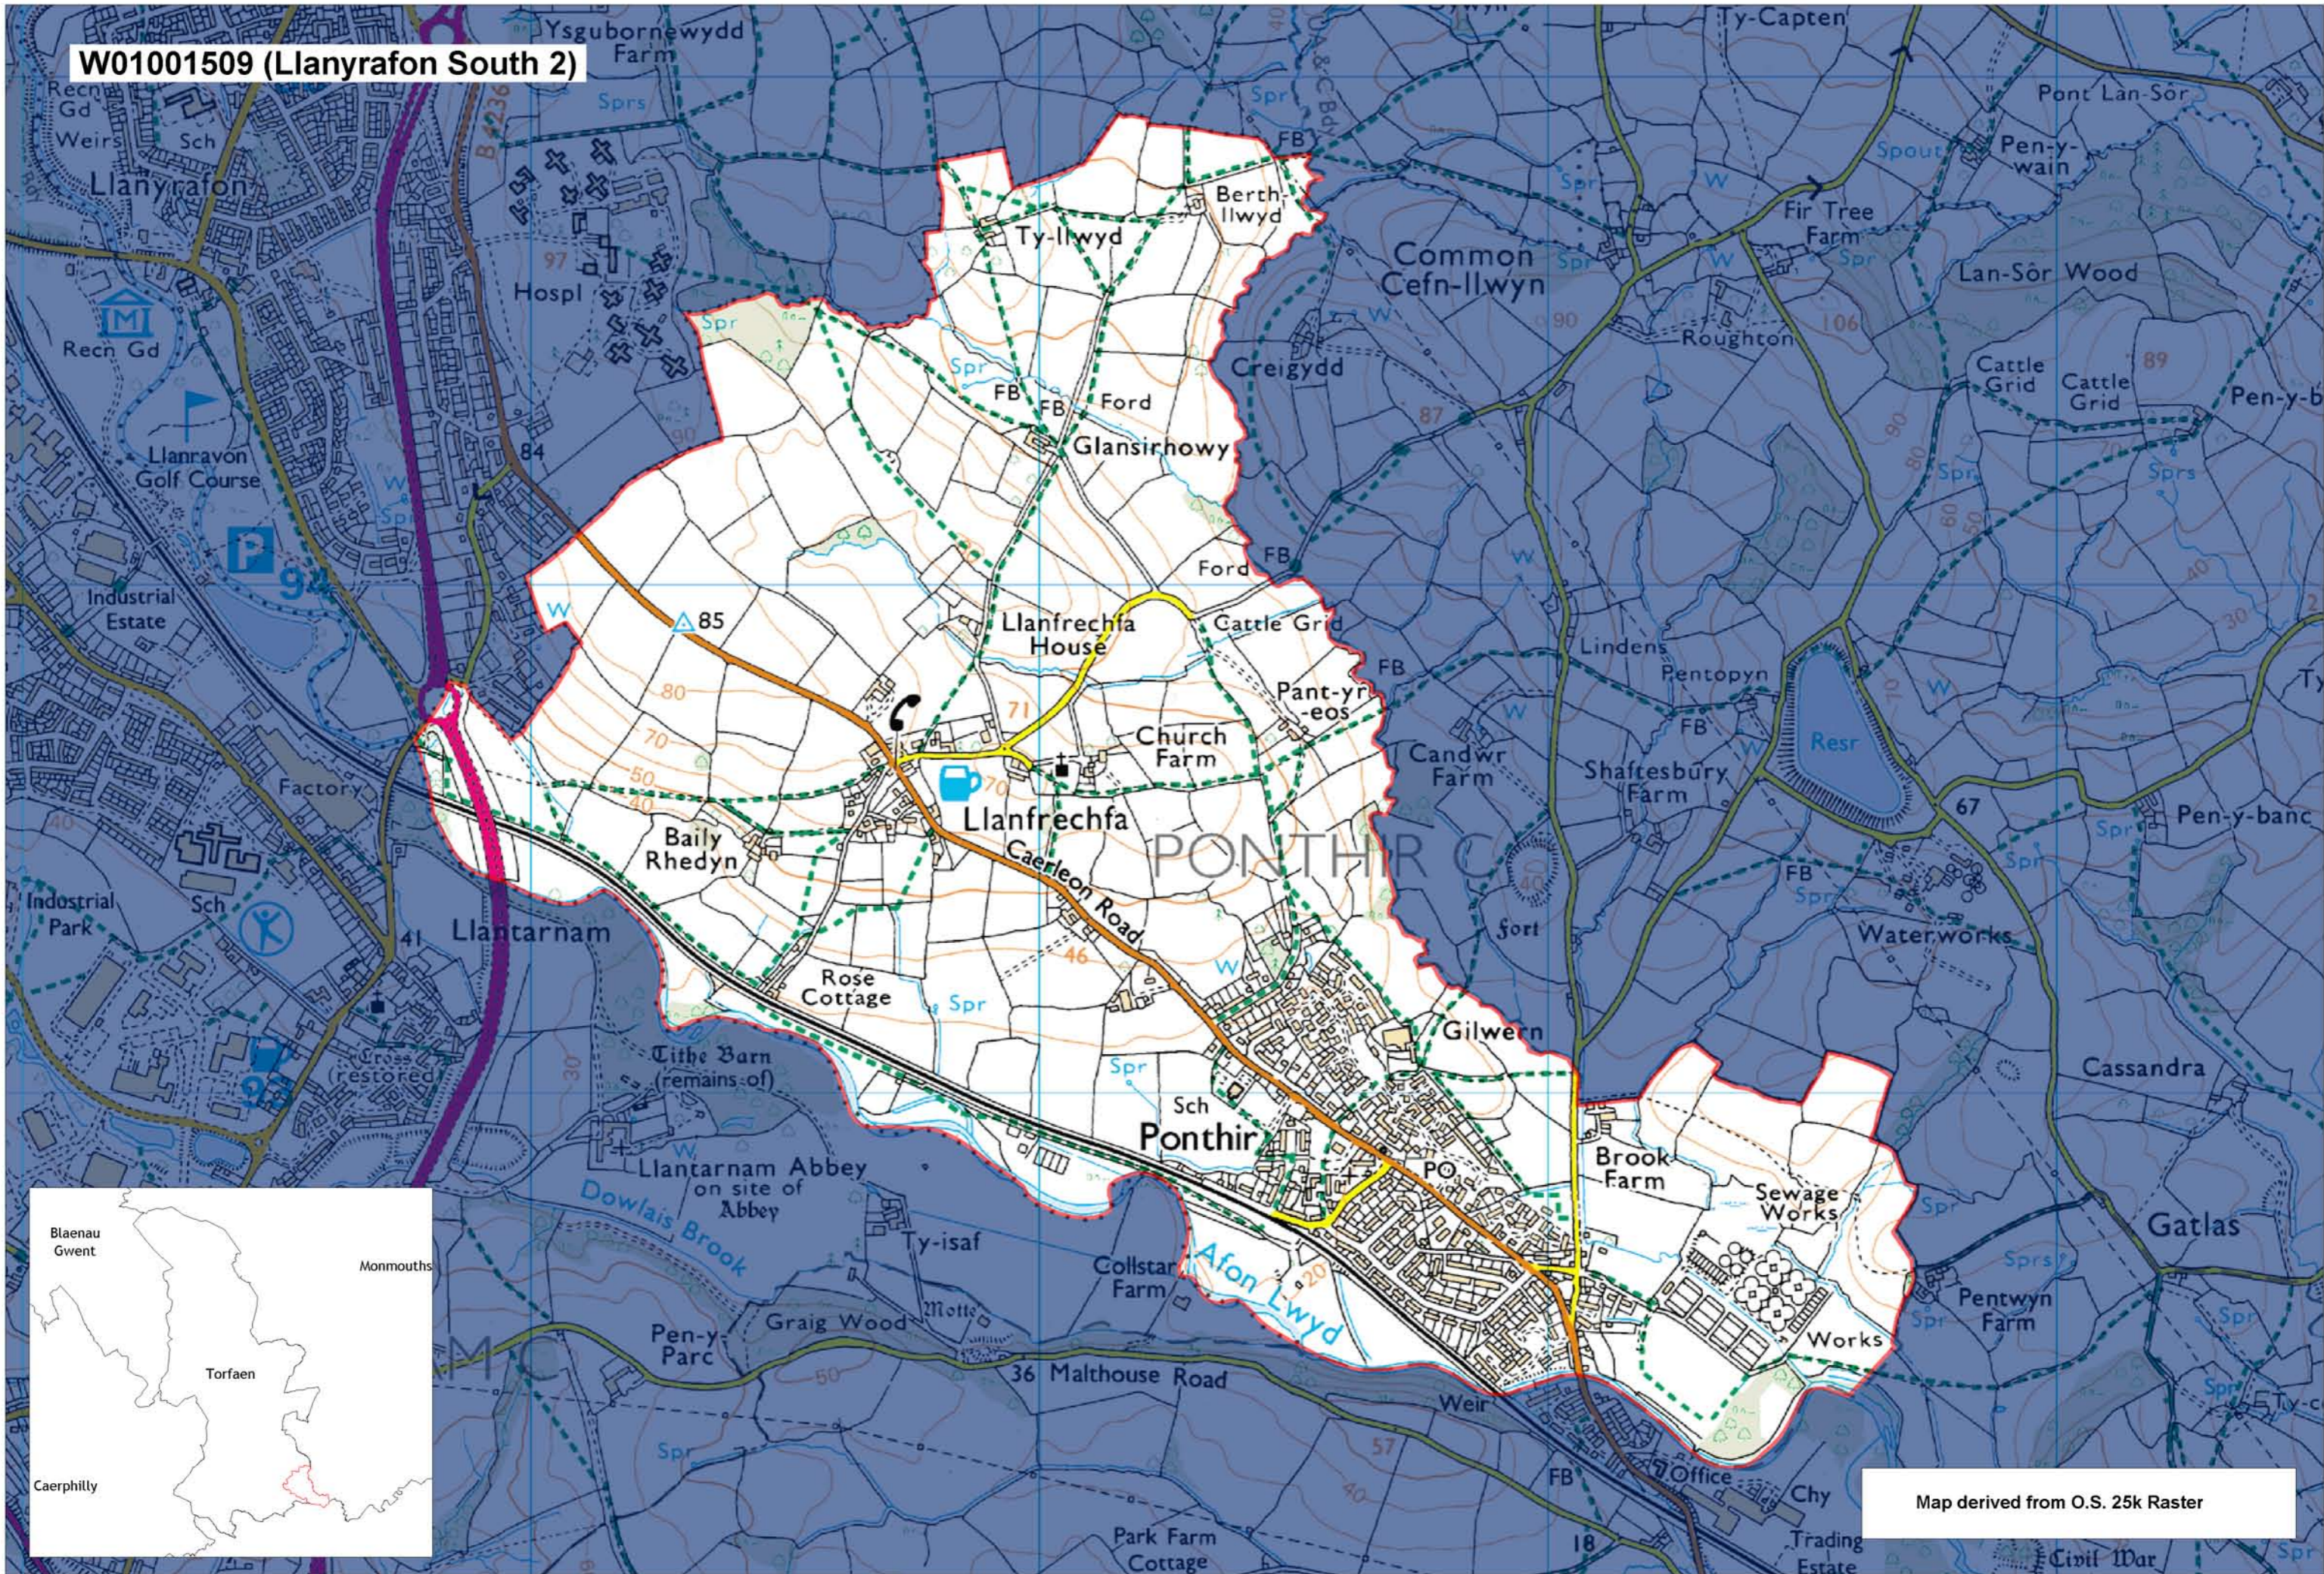

W01001509 (Llanyrafon South 2)

Map derived from O.S. 25k Raster