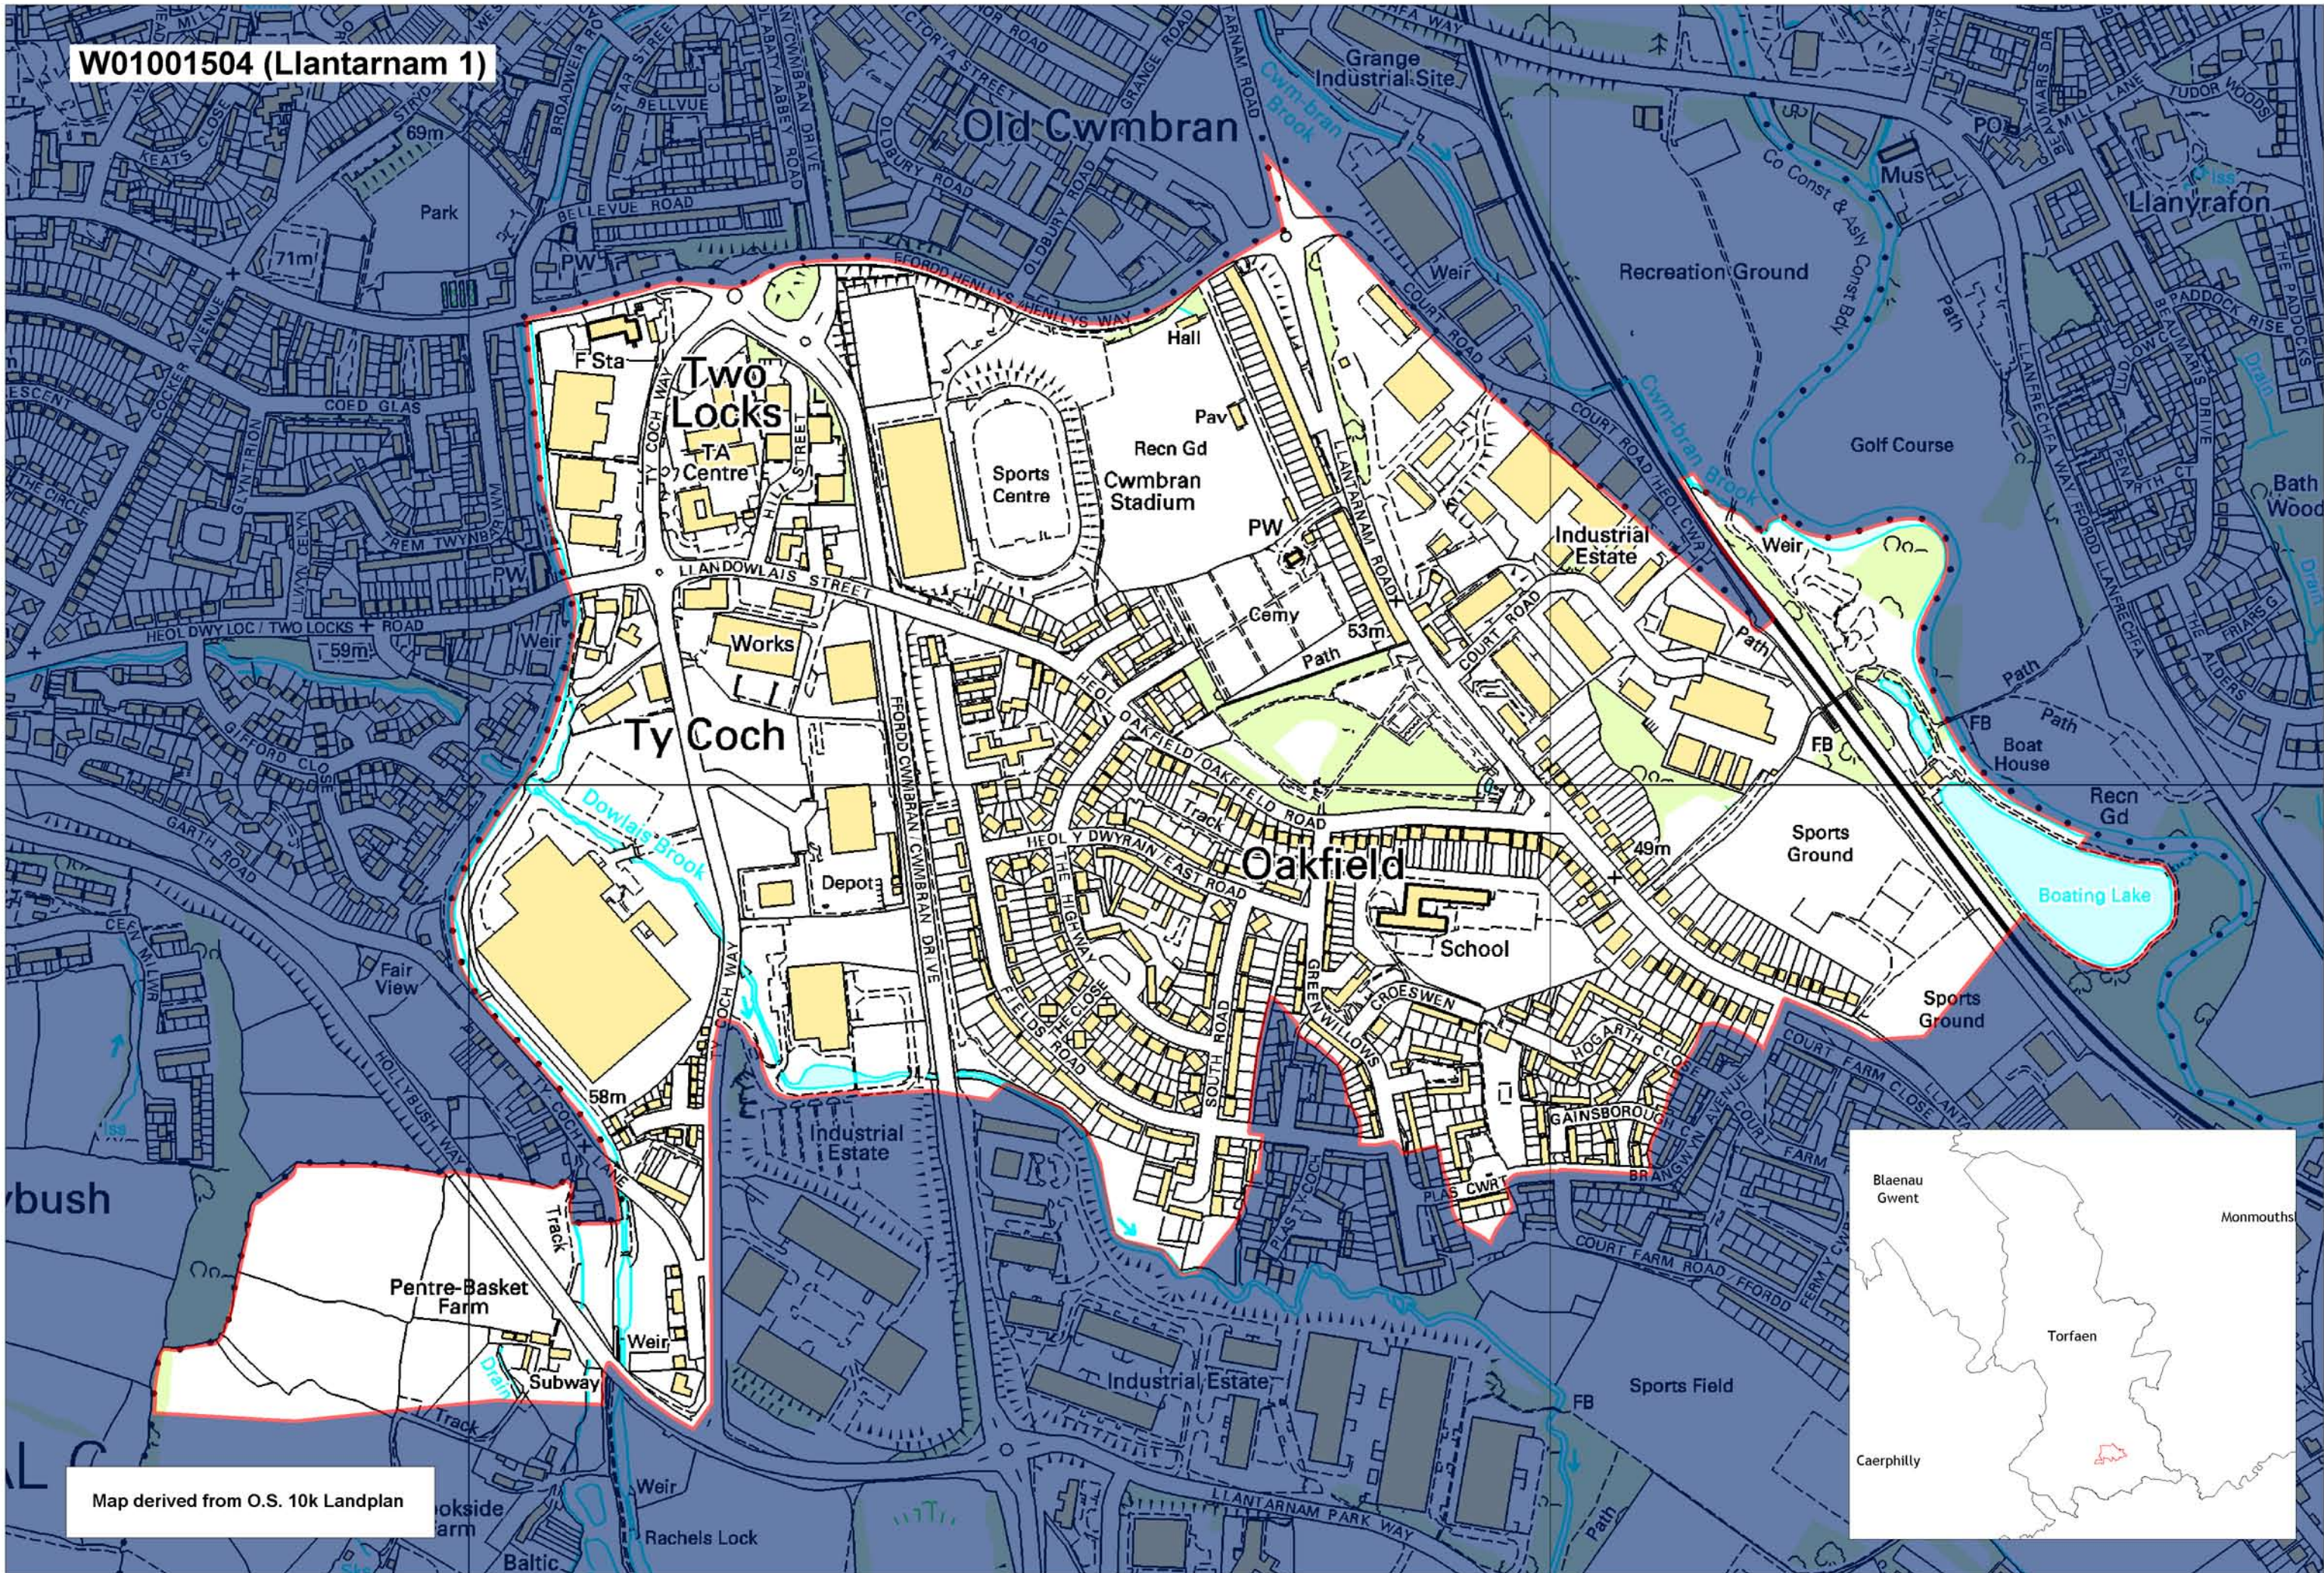

W01001504 (Llantarnam 1)

Map derived from O.S. 10k Landplan

This map is based upon the Ordnance Survey material with the permission of Ordnance Survey on behalf of The Controller of Her Majesty's Stationery Office. © Crown copyright 2008. Unauthorised reproduction infringes Crown copyright and may lead to prosecution or civil proceedings. Welsh Assembly Government. Licence Number: 100017918. Mae'r map hwn yn seiliedig ar ddeunydd yr Arolwg Ordnans gyda chaniatâd Arolwg Ordnans ar ran Rheolwr Llyfrfa Ei Mawrhydi. © Hawffraint y Goron 2008. Mae atgynhyrchu heb ganiatâd yn torri hawffraint y Goron a gall hyn arwain at erlyniad neu achos sifil. Llywodraeth Cynulliad Cymru. Rhif trwydded 100017918.

Produced by Cartographics, Statistical Directorate, Welsh Assembly Government. Cynhyrchwyd gan Cartograffeg, Y Gyfarwyddiaeth Ystadegol, Llywodraeth Cynulliad Cymru.

W01001505 (Llantarnam 2)

Map derived from O.S. 25k Raster

This map is based upon the Ordnance Survey material with the permission of Ordnance Survey on behalf of The Controller of Her Majesty's Stationery Office. © Crown copyright 2008. Unauthorised reproduction infringes Crown copyright and may lead to prosecution or civil proceedings. Welsh Assembly Government. Licence Number: 100017916. Mae'r map hwn yn seiliedig ar ddeunydd yr Arolwg Ordnans gyda chaniatâd Arolwg Ordnans ar ran Rheolwr Lyfrau Ei Mawrhydi. © Hawffraint y Goron 2008. Mae atgynhyrchu heb ganiatâd yn torri hawffraint y Goron a gall hyn arwain at erlyniad neu achos sifil. Llywodraeth Cynulliad Cymru. Rhif trwydded 100017916.