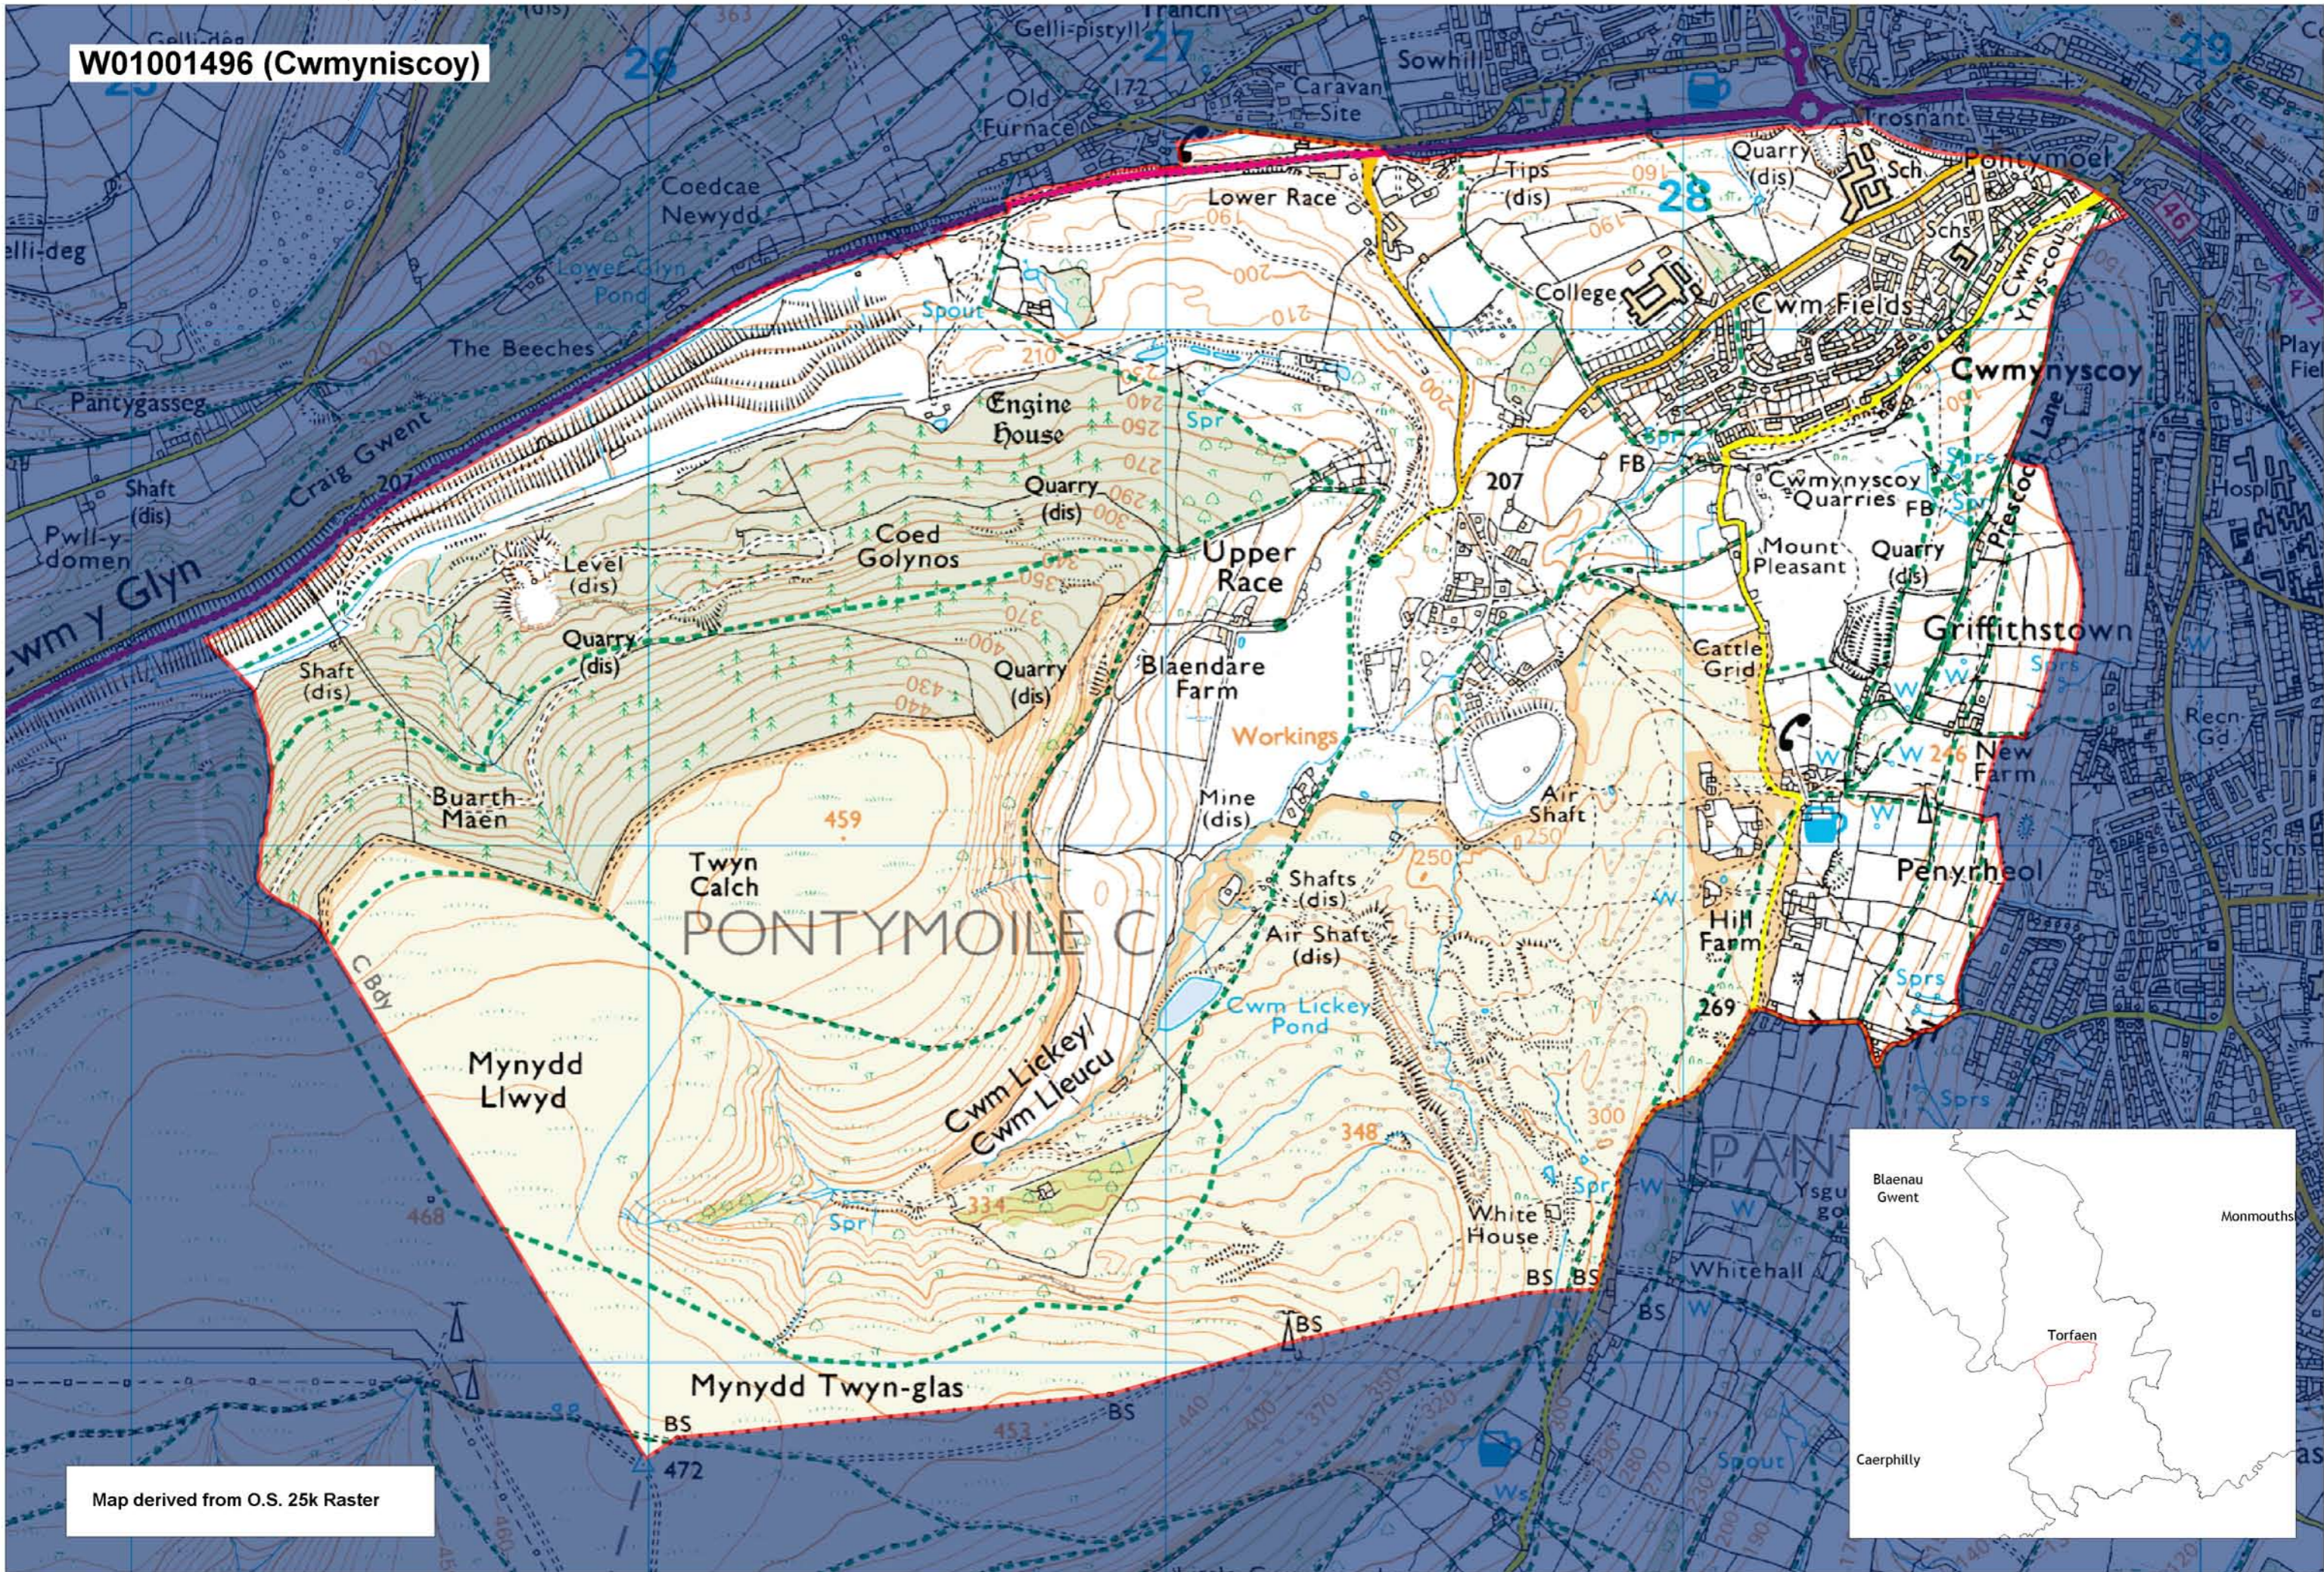

W01001496 (Cwmyrniscoy)

Map derived from O.S. 25k Raster