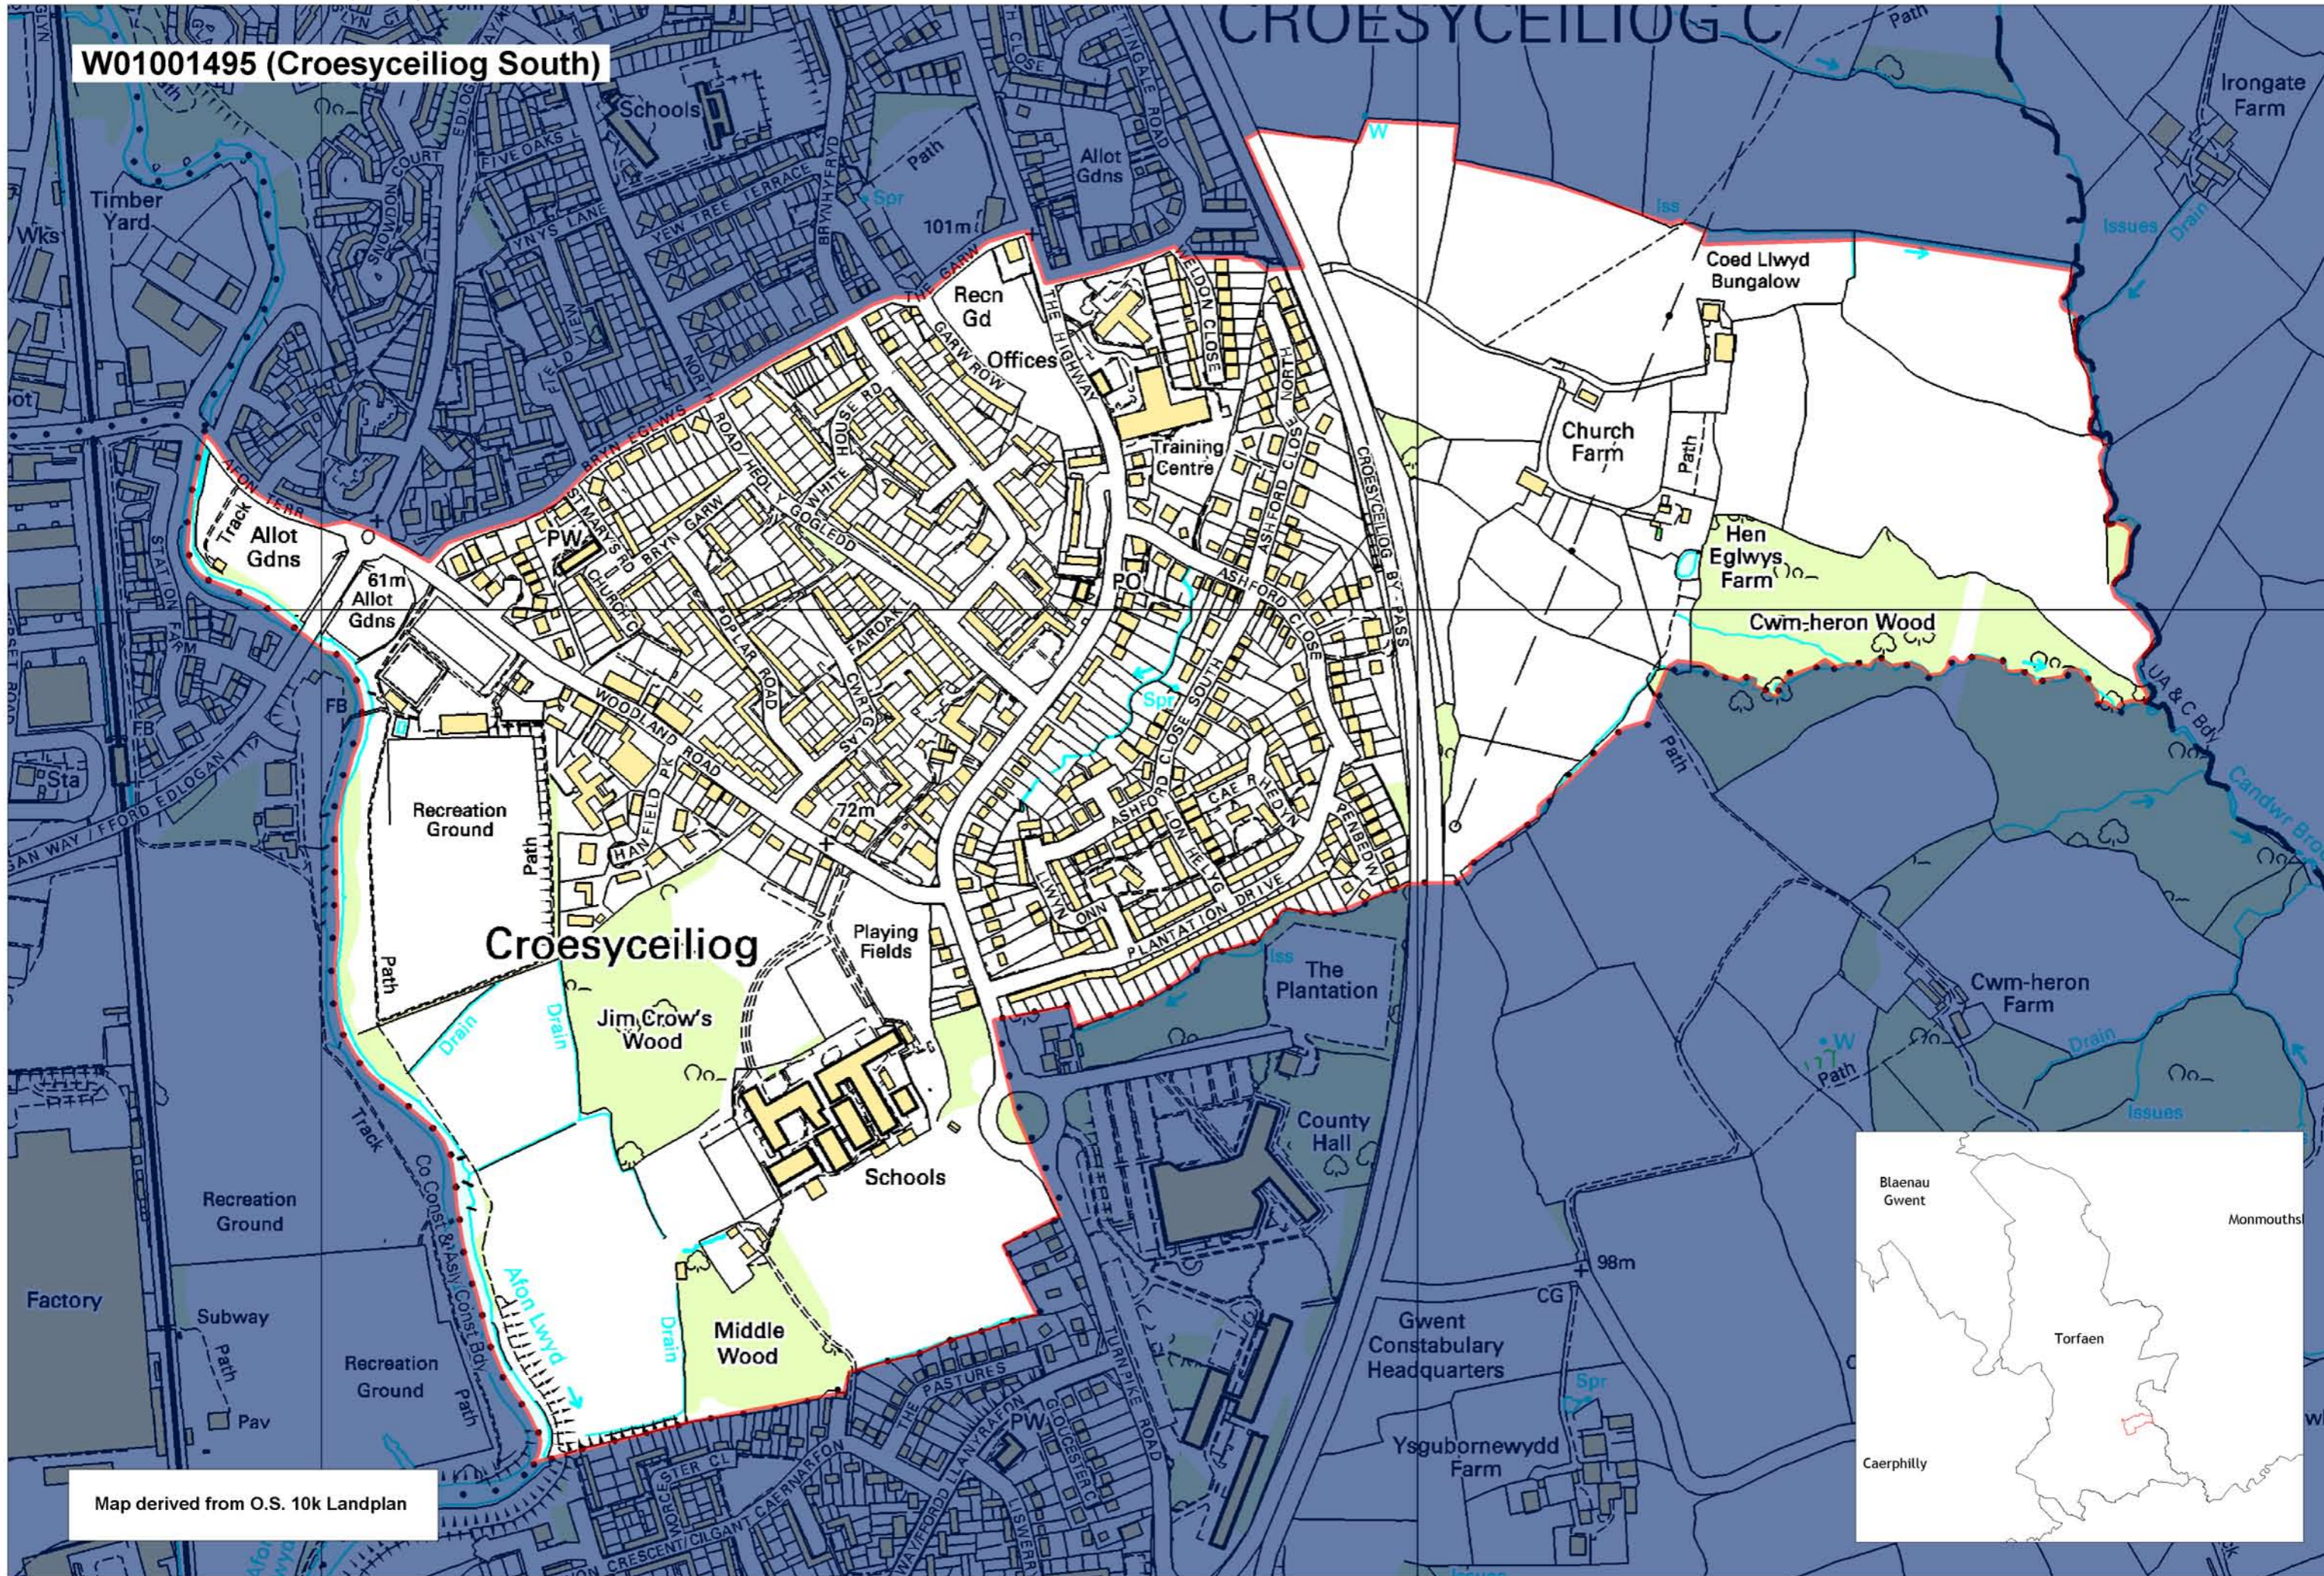

W01001495 (Croesyceiliog South)

Map derived from O.S. 10k Landplan