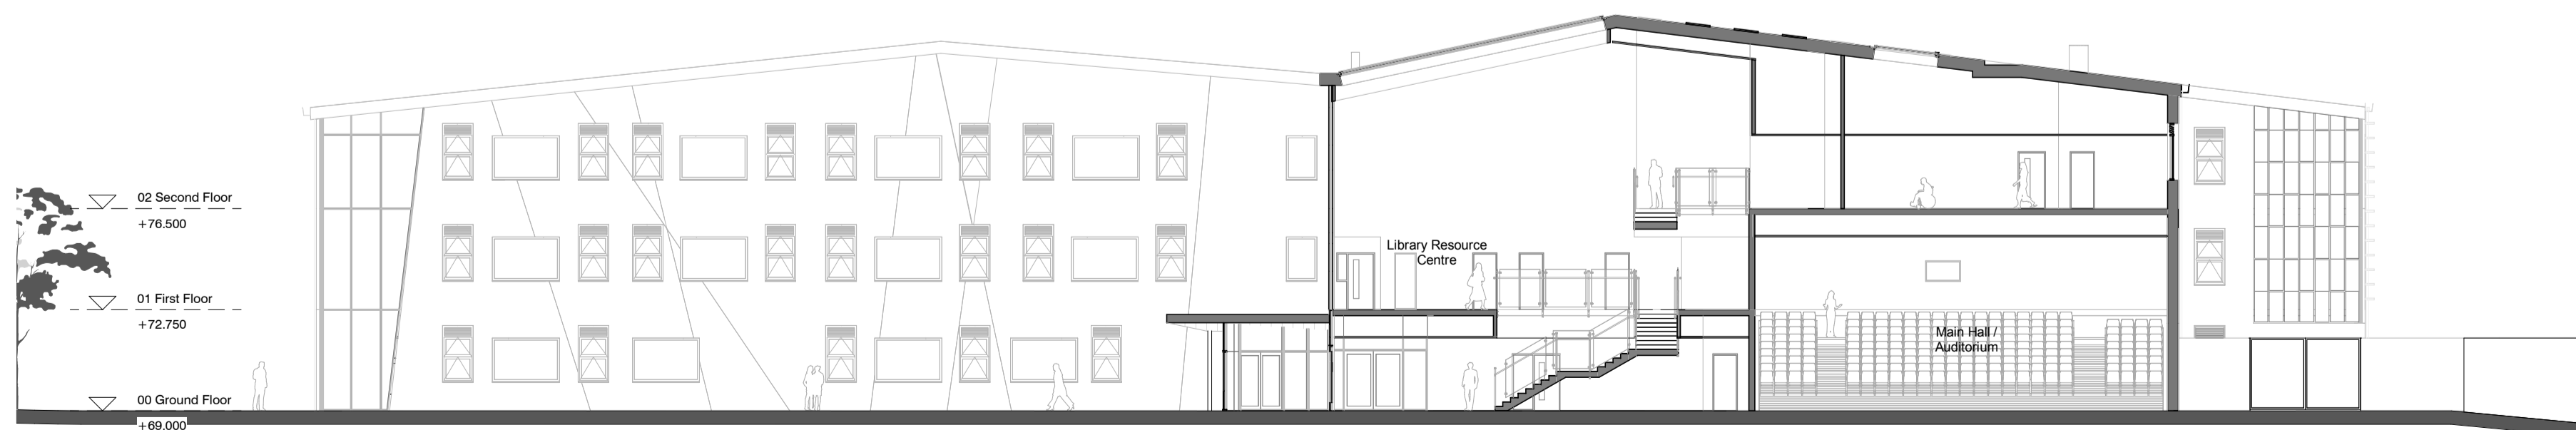

1 Section through Central Library Resource Centre
1:200

Location Plan

2 Section through Drama and Main Hall
1:200

3 Section through Drama and Staff room social
1:200

4 Section through Student Entrance
1:200

PL P1 05/06/17 Issued for PAC submission

STATUS	REV	DATE	DESCRIPTION	REVISED BY
CLIENT				ERM
Kier Construction				CHECKED BY
				CJ
ORIGINATOR NO				70327

CONSULTANT

STRIDE TREGLOWN
www.stridetreglow.com © Stride Treglow Limited 2016

PROJECT
Croesyceiliog Comprehensive School
Woodland Road
Croesyceiliog
Cwmbran
NP44 2YB

DRAWING TITLE
11-16 School - Sections

SUITABILITY STATUS
PL : PLANNING

SCALE
1 : 200 @ A1

PROJECT | ORIGINATOR | ZONE | LEVEL | TYPE | ROLE | CLASSIFICATION | NUMBER | REVISION
70327-STL-V1-ZZ-DR-A-ZZZZ-03100 P1