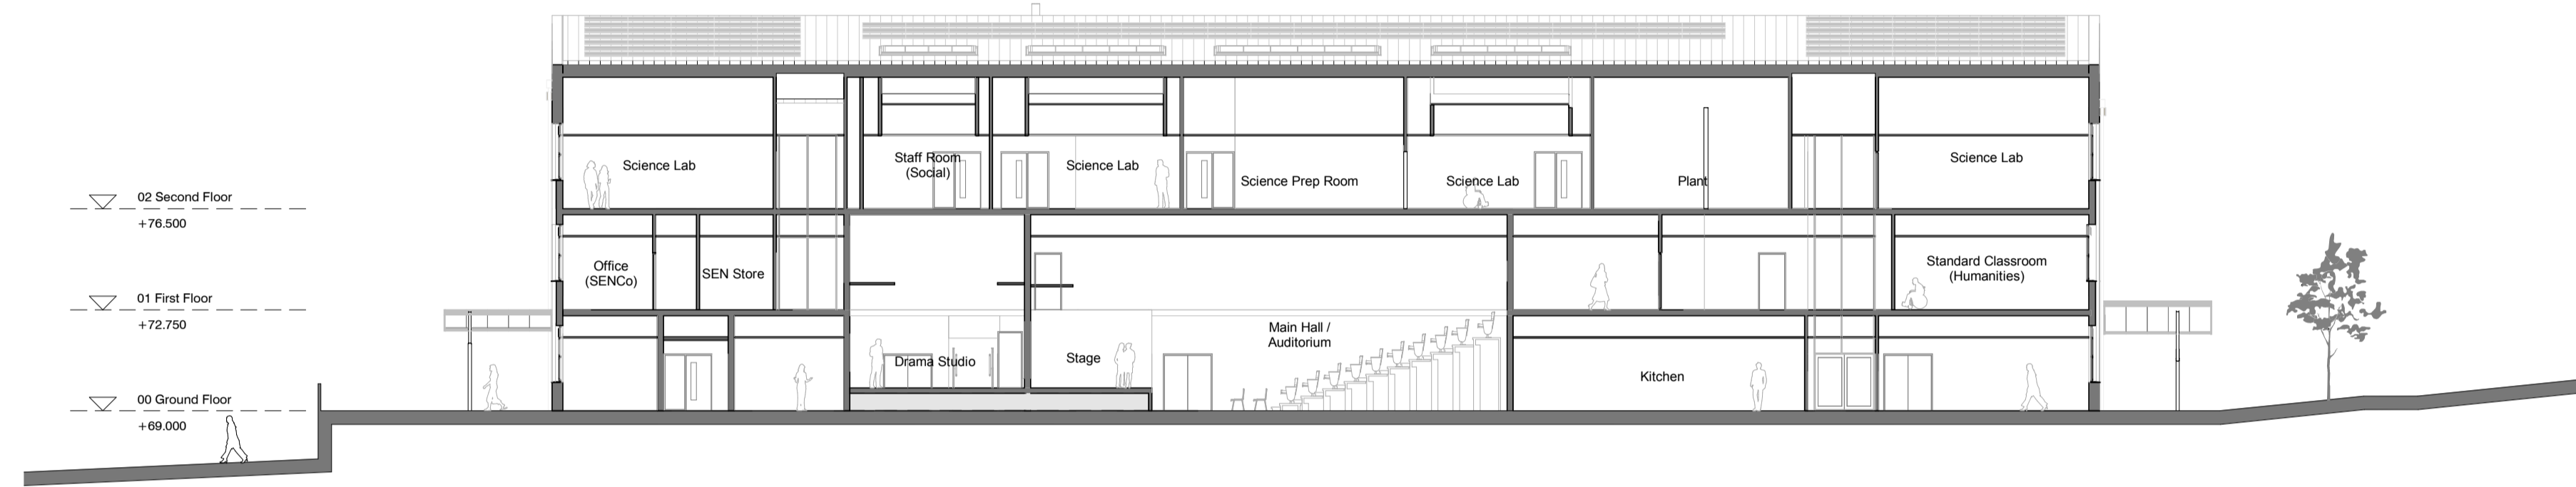

1 Section through Central Library Resource Centre
1:200

Location Plan

2 Section through Drama and Main Hall
1:200

3 Section through Drama and Staff room social
1:200

4 Section through Student Entrance
1:200

PL P1 05/06/17 Issued for PAC submission

STATUS	REV	DATE	DESCRIPTION	REVISED BY
CLIENT				ERM
Kier Construction				CHECKED BY
				CJ
ORIGINATOR NO				70327

CONSULTANT

STRIDE TREGLOWN
www.stridetreglow.com © Stride Treglow Limited 2016