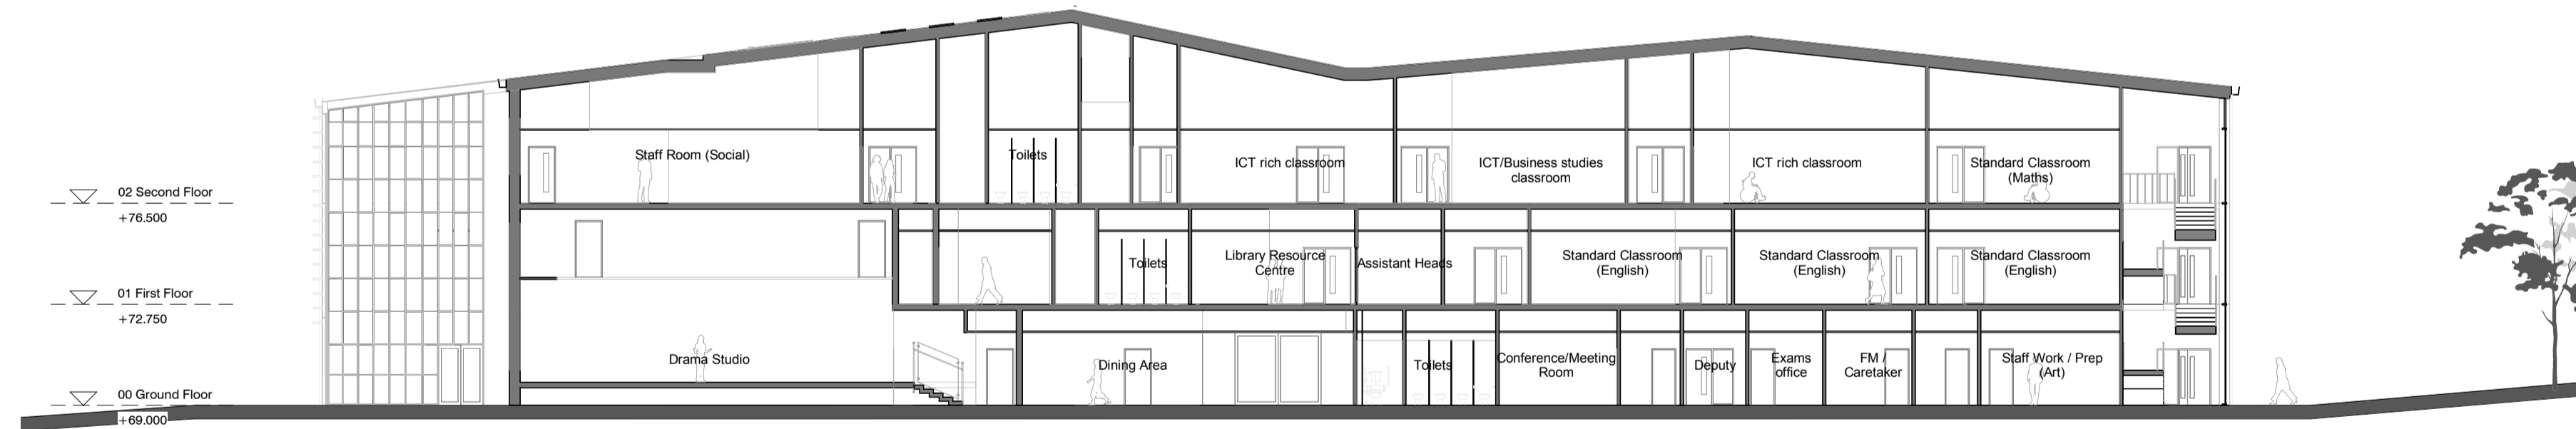

1 Section through Central Library Resource Centre
1:200

Location Plan

2 Section through Drama and Main Hall
1:200

3 Section through Drama and Staff room social
1:200

4 Section through Student Entrance
1:200

PL P1 05/06/17 Issued for PAC submission

STATUS	REV	DATE	DESCRIPTION	REVISED BY
CLIENT				ERM
Kier Construction				CHECKED BY
				CJ
ORIGINATOR NO				70327

CONSULTANT

STRIDE TREGLOWN
www.stridetreglow.com © Stride Treglow Limited 2016